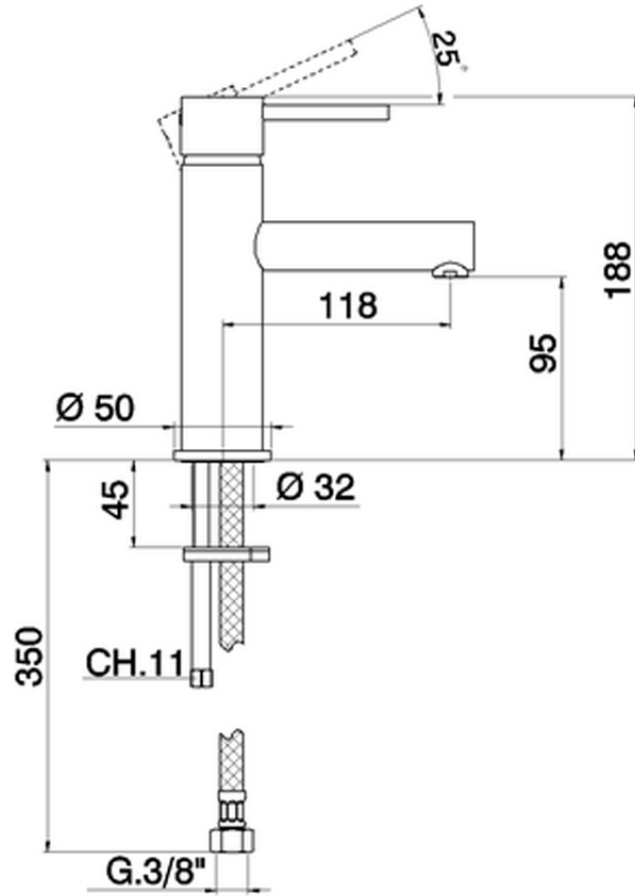

Miscelatore monocomando lavabo large TRATTO EVO_TV000500

TV000500

<https://www.huberitalia.com/miscelatore-monocomando-lavabo-large-tratto-evo-tv000500>

2026-06-15