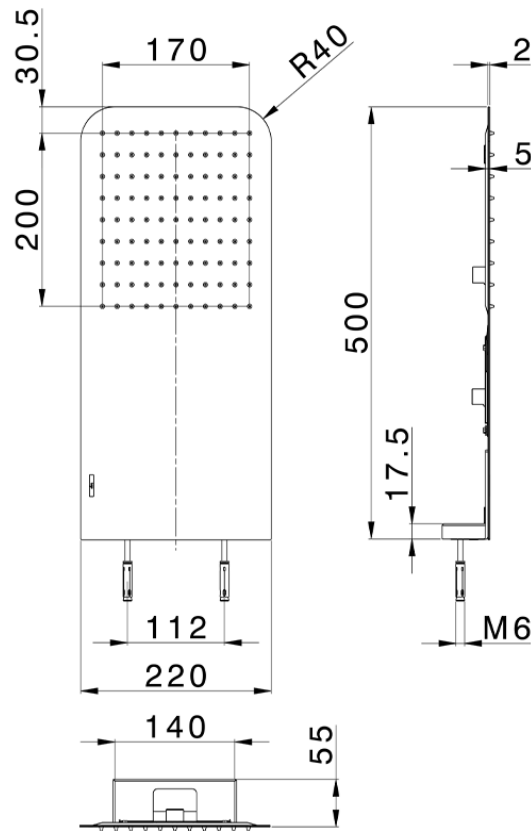

Soffione a parete 500x220 mm raggiato ZEN_ZS122100

ZS122100

<https://www.huberitalia.com/soffione-a-parete-500x220-mm-raggiato-zen-zs122100>

2026-06-23