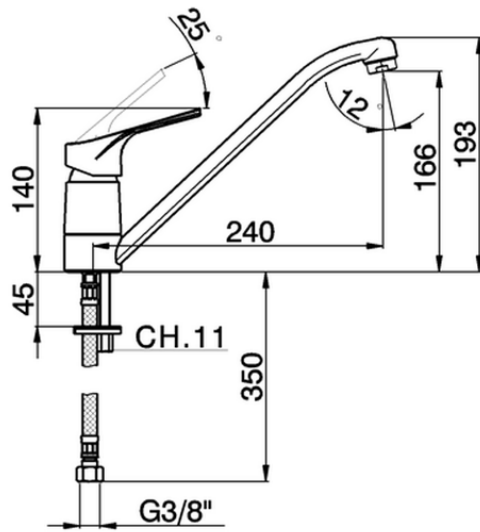

Miscelatore monocomando lavello KITCHEN_KE000584

KE000584

<https://www.huberitalia.com/miscelatore-monocomando-lavello-kitchen-ke000584>

2026-06-24