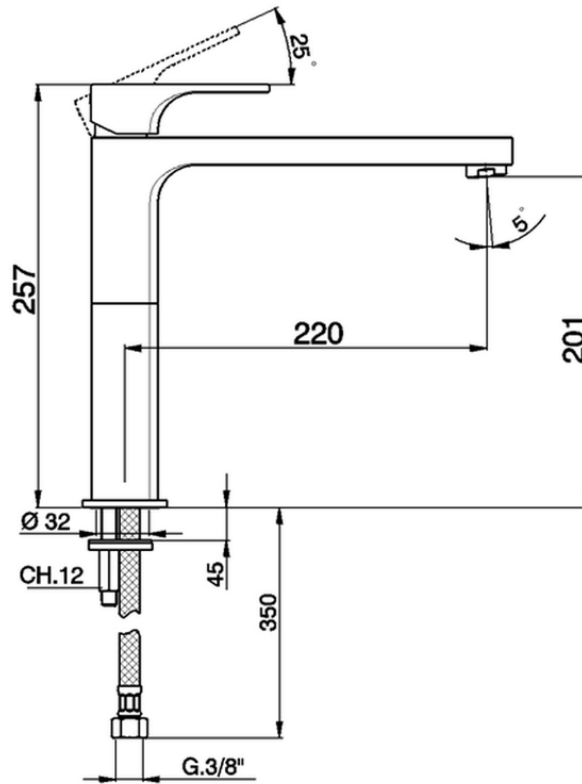

Miscelatore monocomando lavello KITCHEN_CU100580

CU100580

<https://www.huberitalia.com/miscelatore-monocomando-lavello-kitchen-cu100580>

2026-06-30