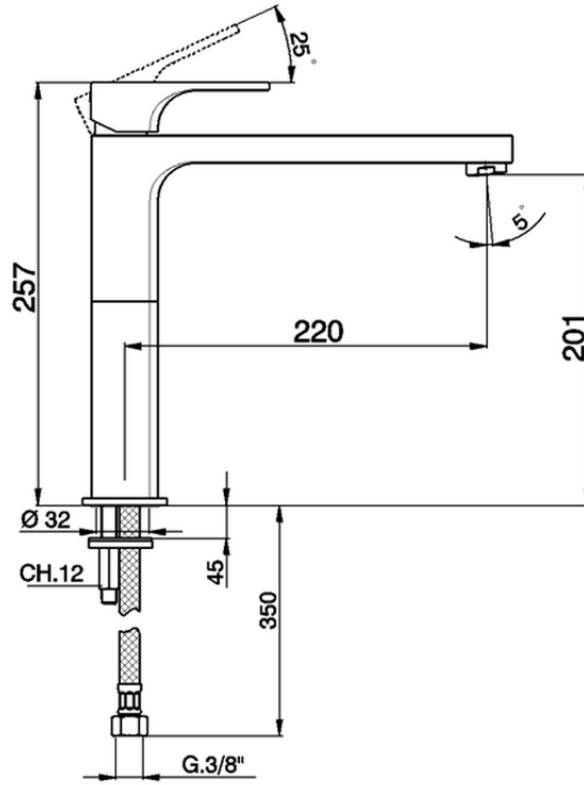

Miscelatore monocomando lavello KITCHEN_CU100580

CU100580

<https://www.huberitalia.com/miscelatore-monocomando-lavello-kitchen-cu100580>

2026-06-30