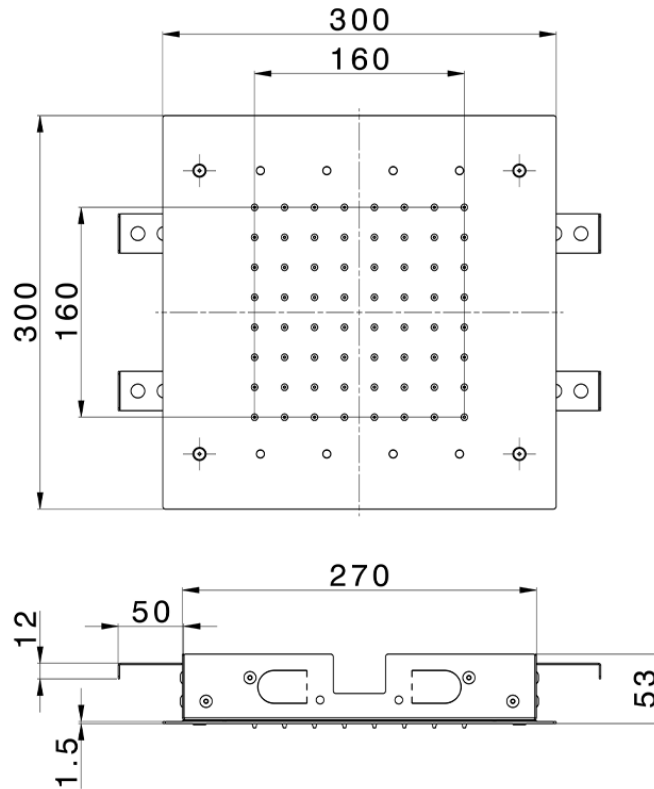

Soffione a soffitto 300x300 mm ZEN_ZS1C0365

ZS1C0365

<https://www.huberitalia.com/soffione-a-soffitto-300x300-mm-zen-zs1c0365>

2026-05-15