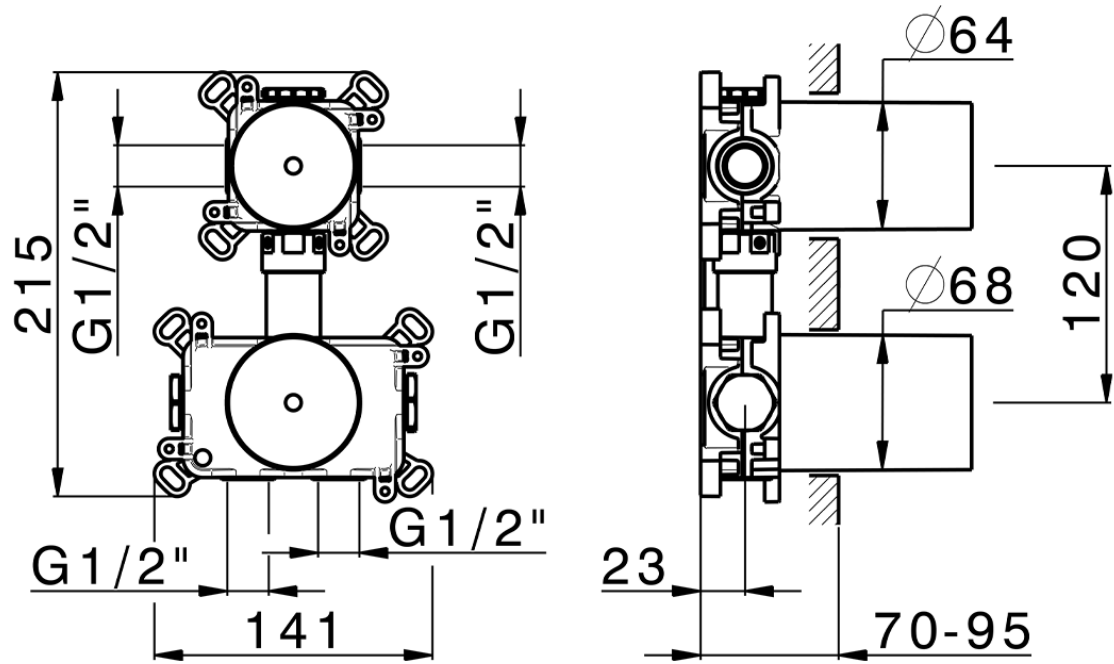

Parte incasso termostatico 1 funzione PUSH&SHOWER_ZB0G61V0

ZB0G61V0

<https://www.huberitalia.com/parte-incasso-termostatico-1-funzione-pushshower-zb0g61v0>

2026-05-13