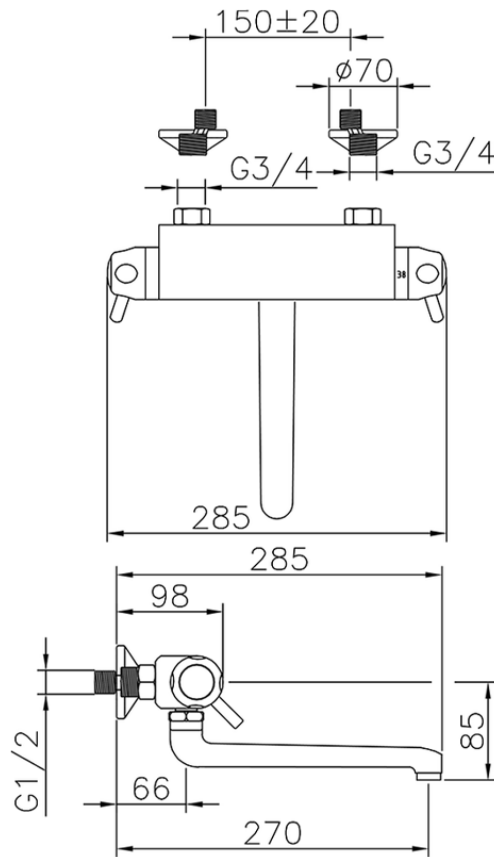

Miscelatore termostatico lavello a parete CLINIC&TECHNICAL_CPT70010

CPT70010

<https://www.huberitalia.com/miscelatore-termostatico-lavello-a-parete-clinictechnical-cpt70010>

2026-05-01