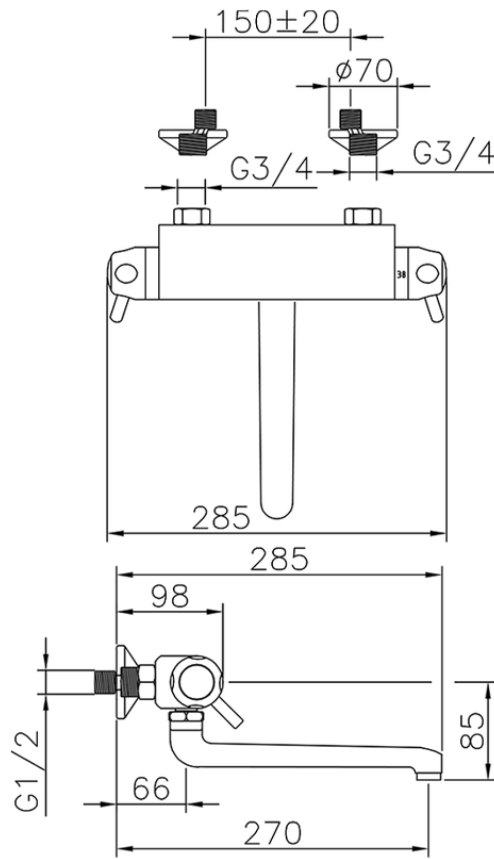

Miscelatore termostatico lavello a parete CLINIC&TECHNICAL_CPT70010

CPT70010

<https://www.huberitalia.com/miscelatore-termostatico-lavello-a-parete-clinictechnical-cpt70010>

2026-06-16