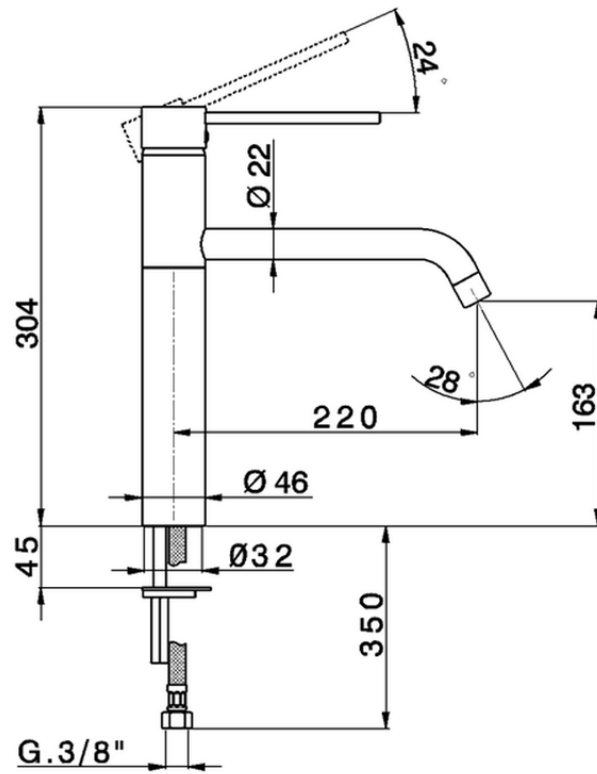

Miscelatore monocomando lavello KITCHEN_LL400580

LL400580

<https://www.huberitalia.com/miscelatore-monocomando-lavello-kitchen-ll400580>

2026-05-13