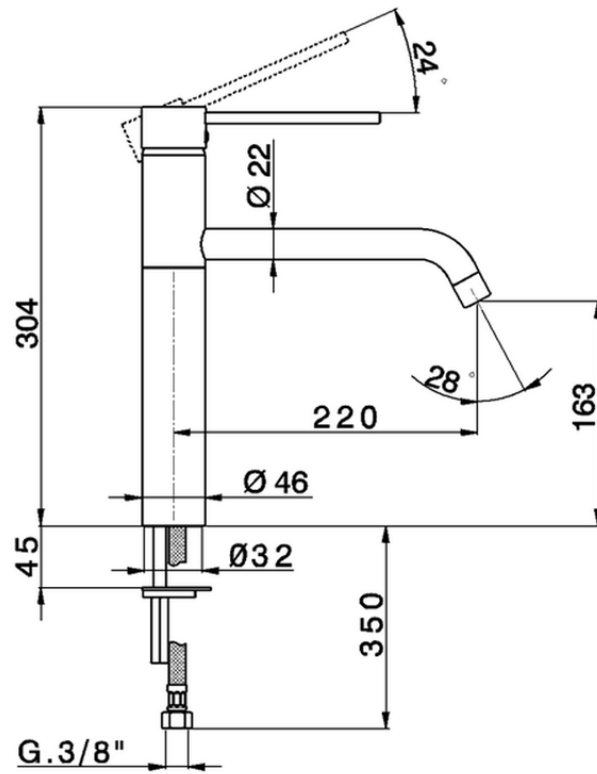

Miscelatore monocomando lavello KITCHEN_LL400580

LL400580

<https://www.huberitalia.com/miscelatore-monocomando-lavello-kitchen-ll400580>

2026-06-27