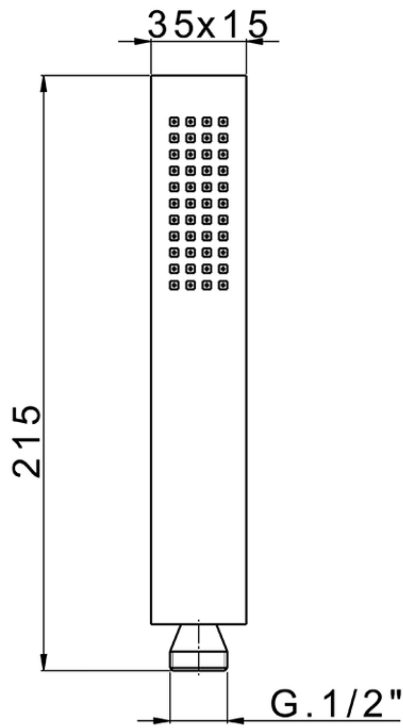

Doccetta Minimalista in Ottone SHOWER_SS014450

SS014450

<https://www.huberitalia.com/doccetta-minimalista-in-ottone-shower-ss014450>

2026-05-13