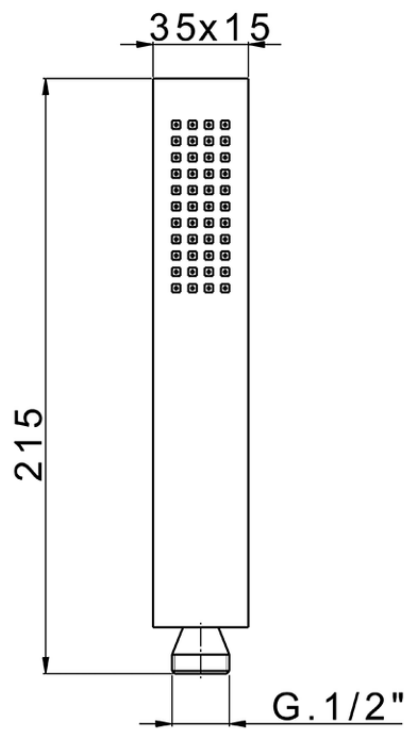

Doccetta Minimalista in Ottone SHOWER_SS014450

SS014450

<https://www.huberitalia.com/doccetta-minimalista-in-ottone-shower-ss014450>

2026-05-13