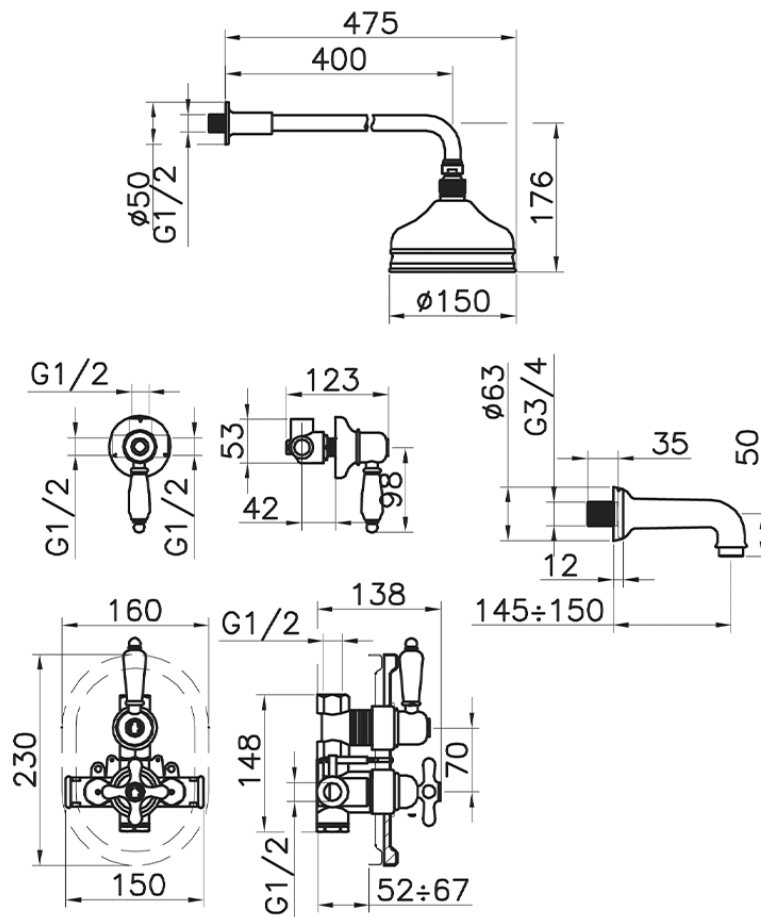

Completo miscelatore termostatico vasca incasso CROISSETTE_916.CS01H.

916.CS01H. <https://www.huberitalia.com/completo-miscelatore-termostatico-vasca-incasso-croisette-916-cs01h>

2026-06-30