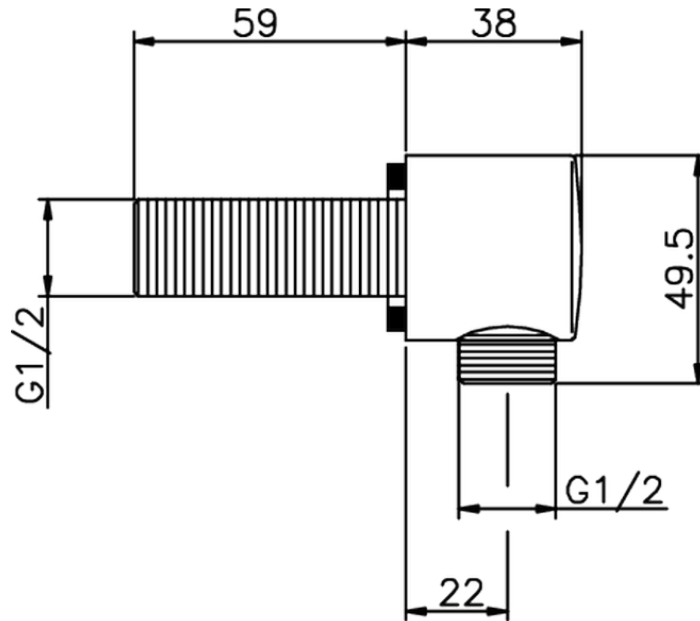

Presad'acqua SHOWER_SS017320

SS017320

<https://www.huberitalia.com/presa-dacqua-shower-ss017320>

2026-03-14