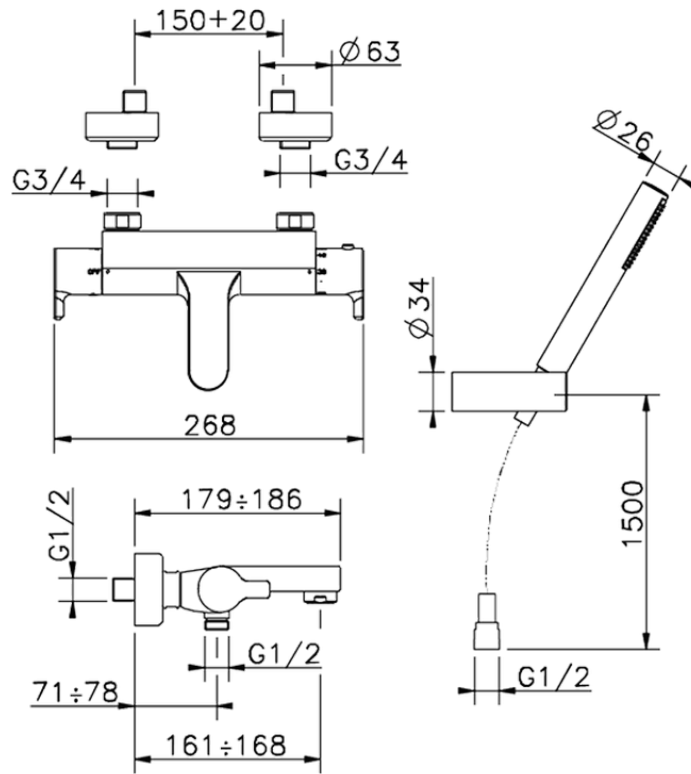

Miscelatore termostatico vasca completo SOFT_SFD21010

SFD21010

<https://www.huberitalia.com/miscelatore-termostatico-vasca-completo-soft-sfd21010>

2026-04-15