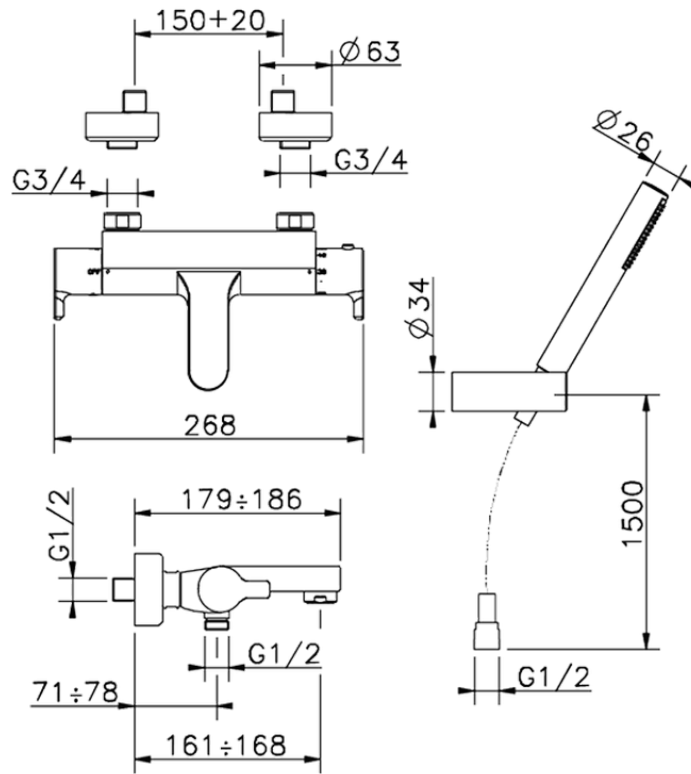

Miscelatore termostatico vasca completo SOFT_SFD21010

SFD21010

<https://www.huberitalia.com/miscelatore-termostatico-vasca-completo-soft-sfd21010>

2026-06-17