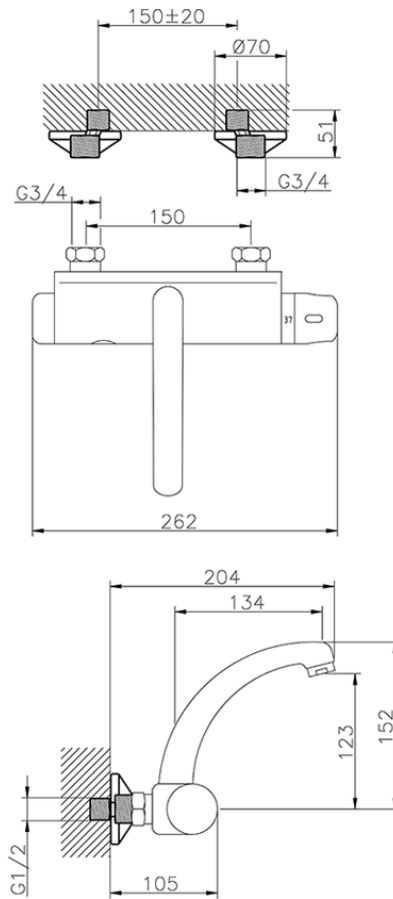

## Miscelatore termostatico lavello a parete elett. CLINIC&TECHNICAL\_401.23H.

401.23H.

<https://www.huberitalia.com/miscelatore-termostatico-lavello-a-parete-elett-clinictchnical-401-23h>

2026-06-27