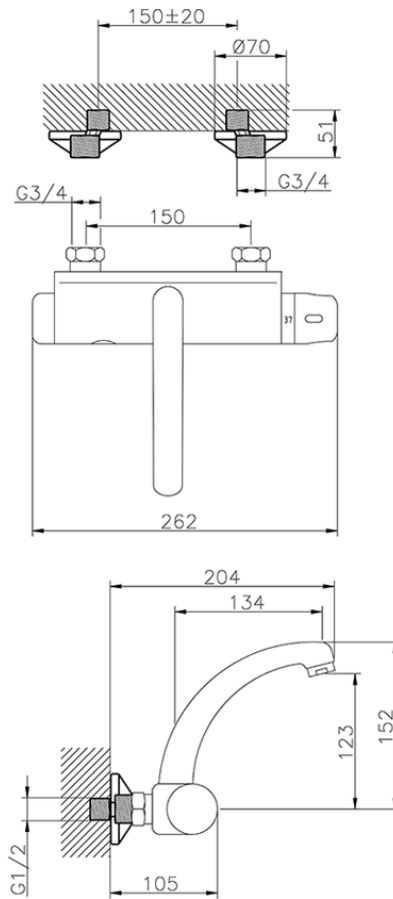

Miscelatore termostatico lavello a parete elett. CLINIC&TECHNICAL_401.23H.

401.23H.

<https://www.huberitalia.com/miscelatore-termostatico-lavello-a-parete-elett-clinictchnical-401-23h>

2026-05-13