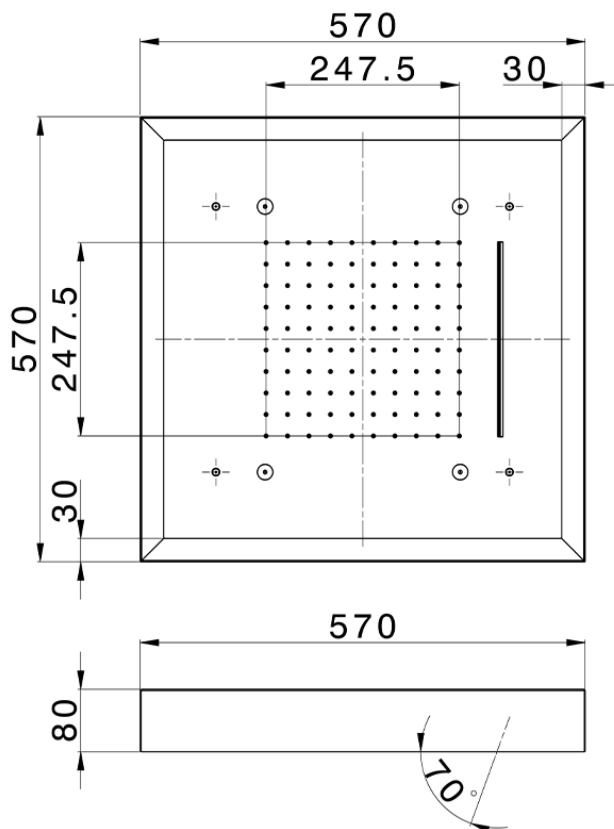

Soffione a soffitto con cromoterapia 570x570 mm ZEN_ZS1C0165

ZS1C0165

<https://www.huberitalia.com/soffione-a-soffitto-con-cromoterapia-570x570-mm-zen-zs1c0165>

2026-06-16