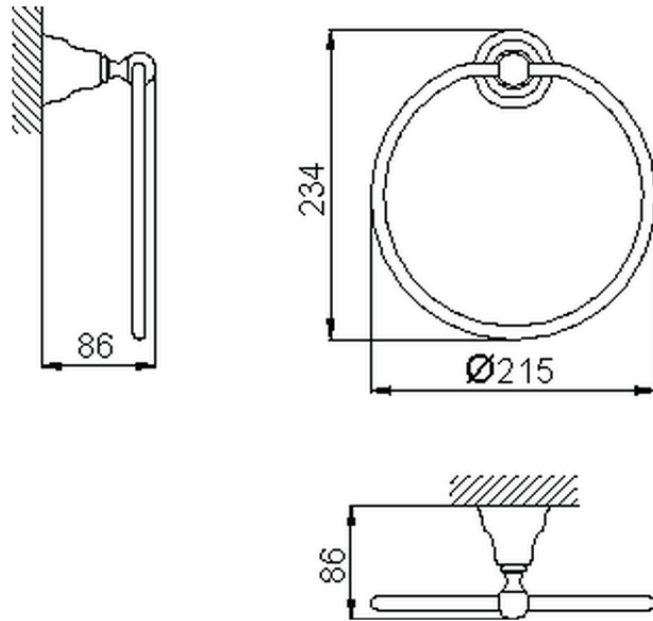

## Porta salviette anello CROISETTE\_4018.01H.

4018.01H.

<https://www.huberitalia.com/porta-salviette-anello-croisette-4018-01h>

2026-04-14