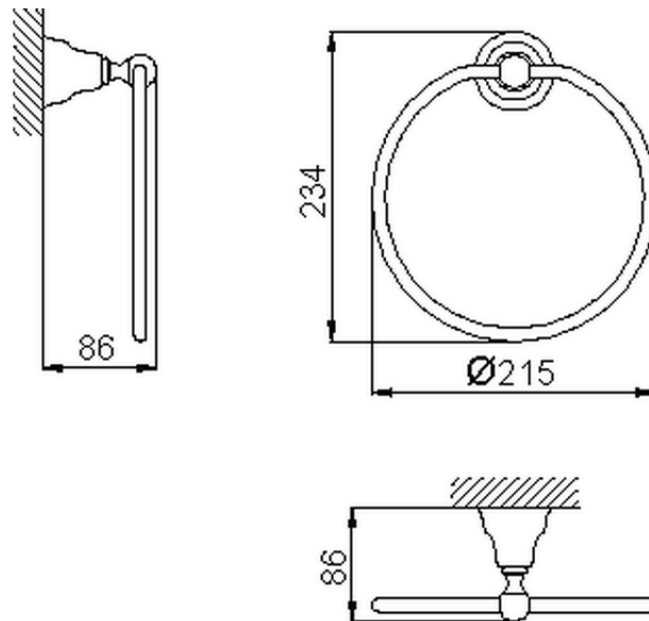

## Porta salviette anello CROISETTE\_4018.01H.

4018.01H.

<https://www.huberitalia.com/porta-salviette-anello-croisette-4018-01h>

2026-04-15