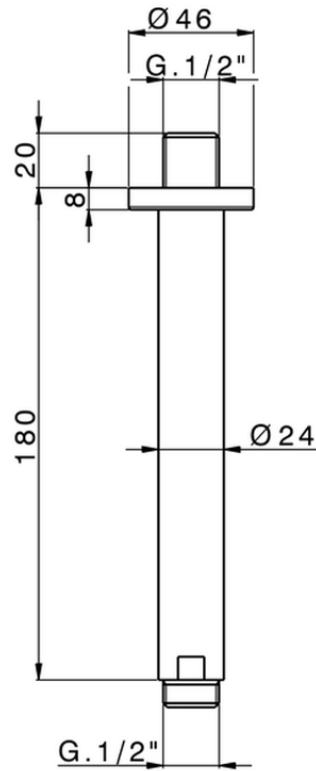

Braccio doccia a soffitto SHOWER_SS013250

SS013250

<https://www.huberitalia.com/braccio-doccia-a-soffitto-shower-ss013250>

2026-06-21