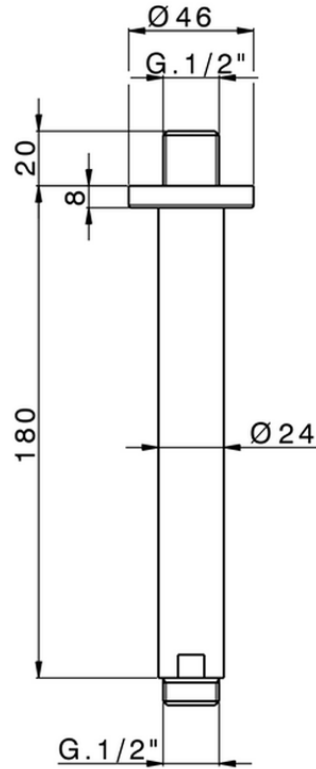

Braccio doccia a soffitto SHOWER_SS013250

SS013250

<https://www.huberitalia.com/braccio-doccia-a-soffitto-shower-ss013250>

2026-06-21