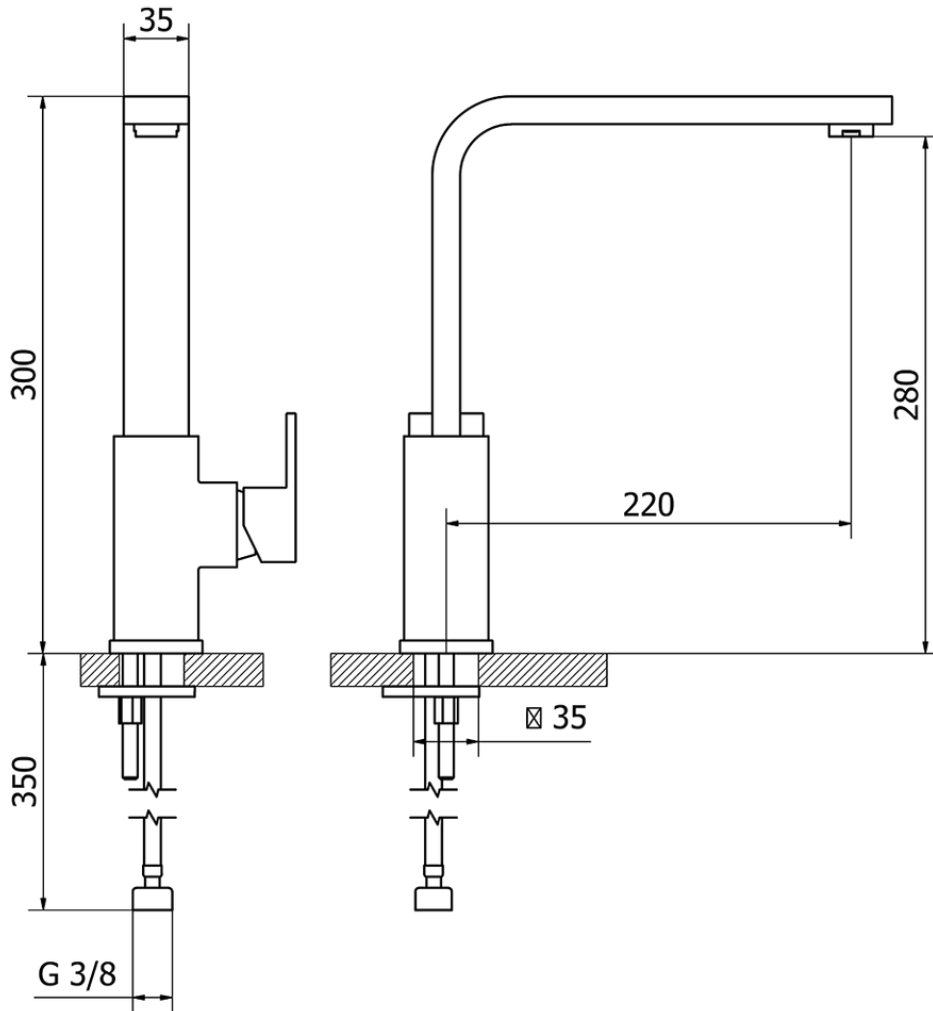

Miscelatore monocomando lavello KITCHEN_NE003534

NE003534

<https://www.huberitalia.com/miscelatore-monocomando-lavello-kitchen-ne003534>

2026-05-13