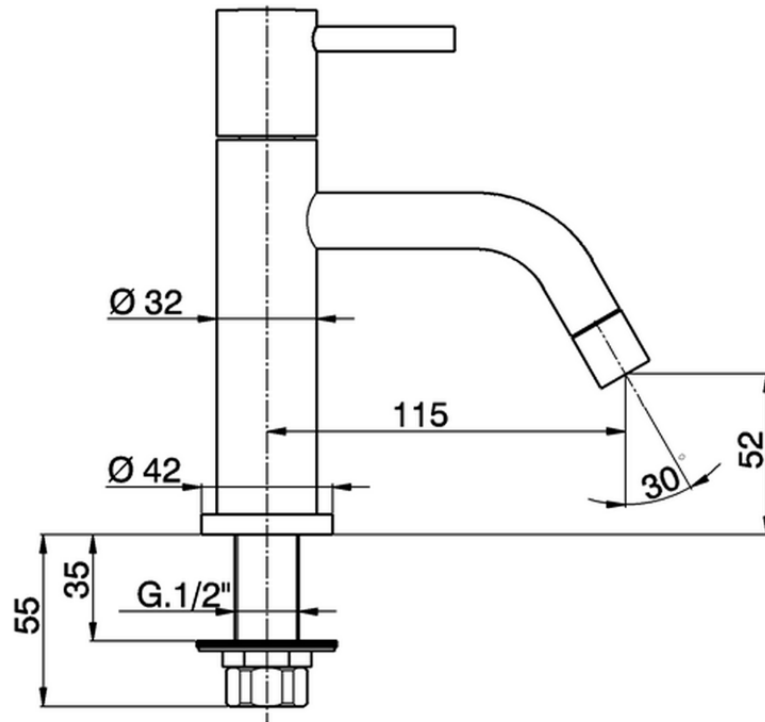

Rubinetto monoacqua TRATTO EVO_TV000900

TV000900

<https://www.huberitalia.com/rubinetto-monoacqua-tratto-evo-tv000900>

2026-06-15