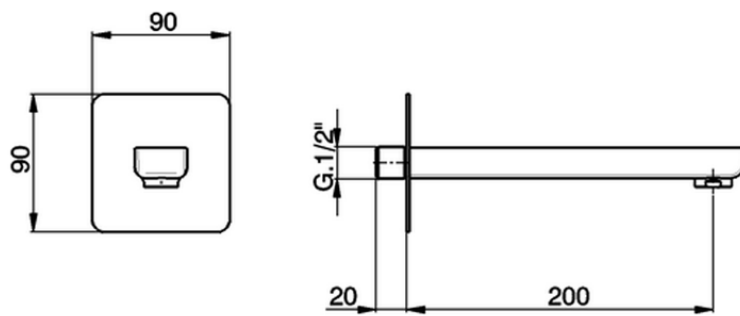

Bocca di erogazione SOFT_SF000240

SF000240

<https://www.huberitalia.com/bocca-di-erogazione-soft-sf000240>

2025-10-22