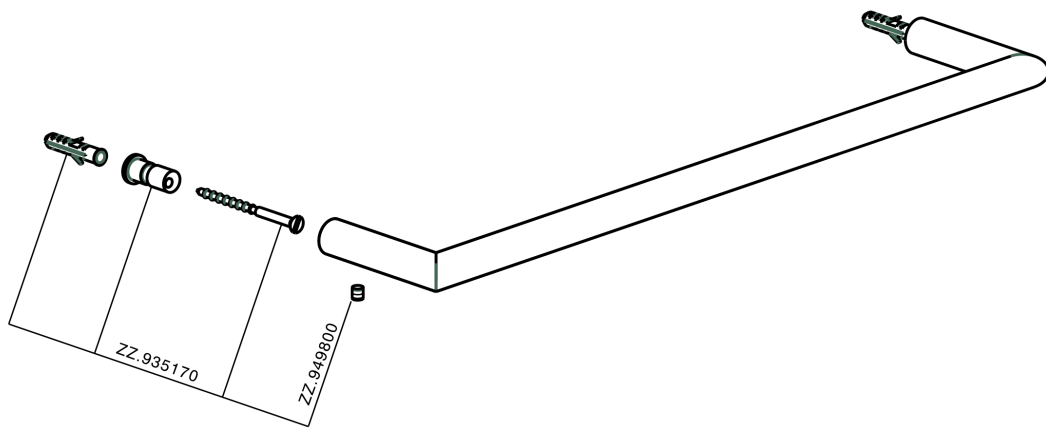

Porta salviette ACCESSORI BAGNO_SI090101

SI090101

<https://www.huberitalia.com/porta-salviette-accessori-bagno-si090101>

2026-05-26