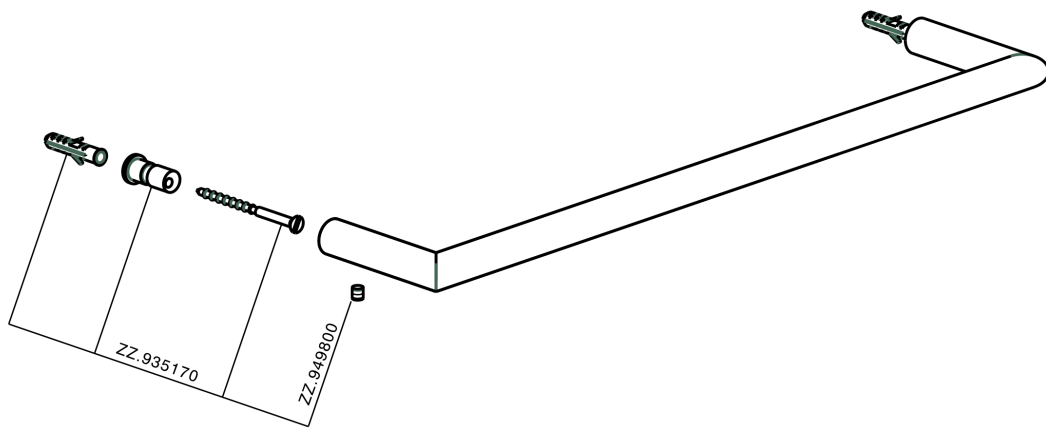

Porta salviette ACCESSORI BAGNO_SI090101

SI090101

<https://www.huberitalia.com/porta-salviette-accessori-bagno-si090101>

2026-05-25