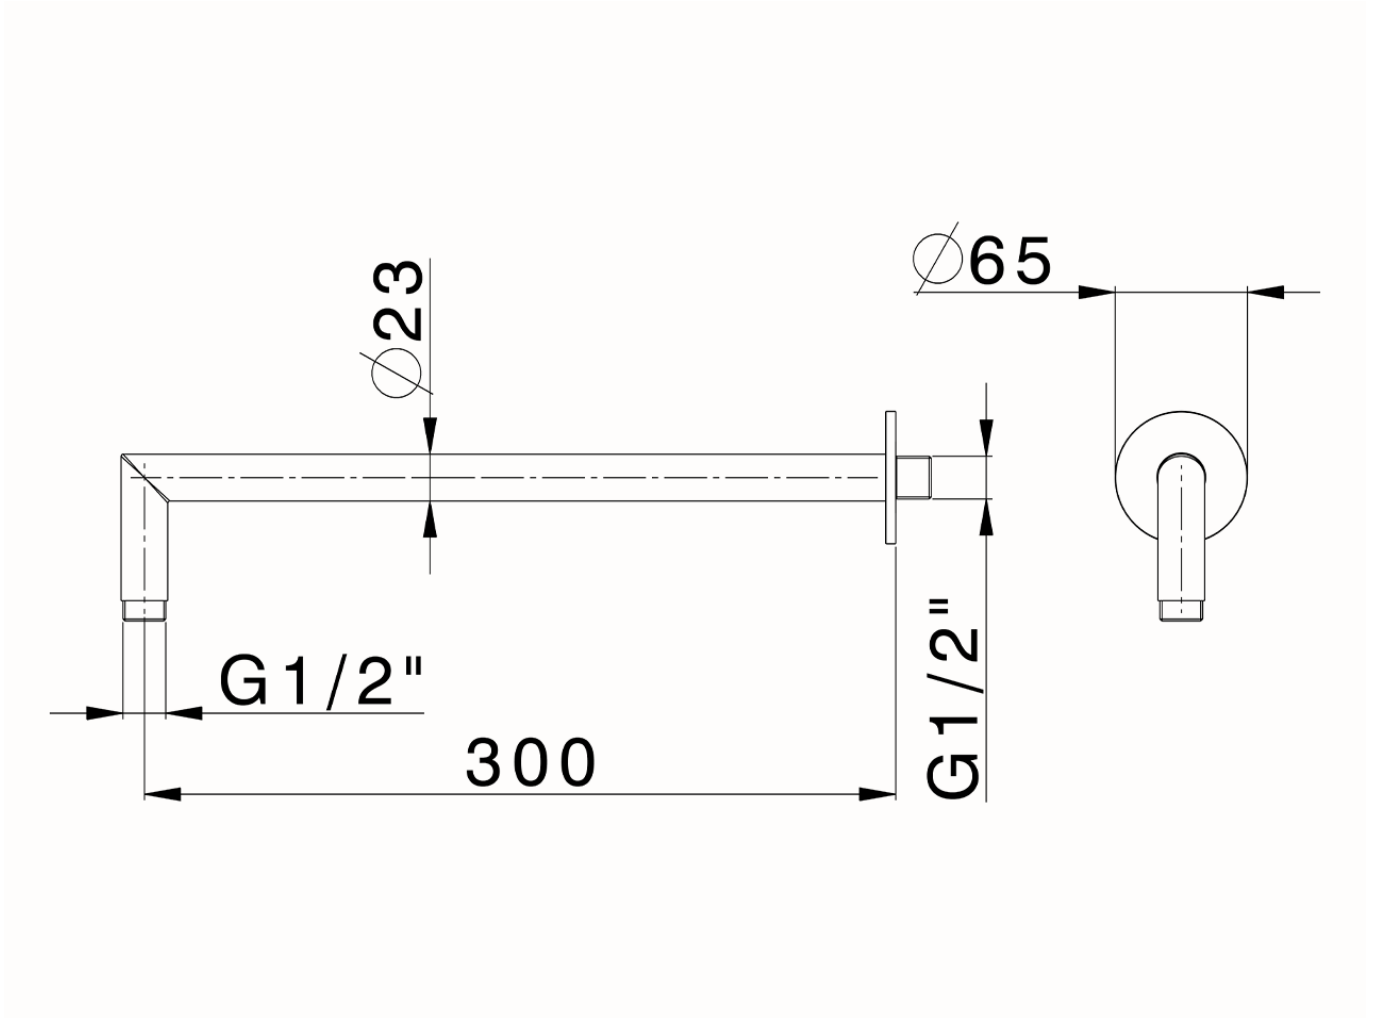

Braccio doccia LYNOX_SS013541

SS013541

<https://www.huberitalia.com/braccio-doccia-lynnox-ss013541>

2026-06-12