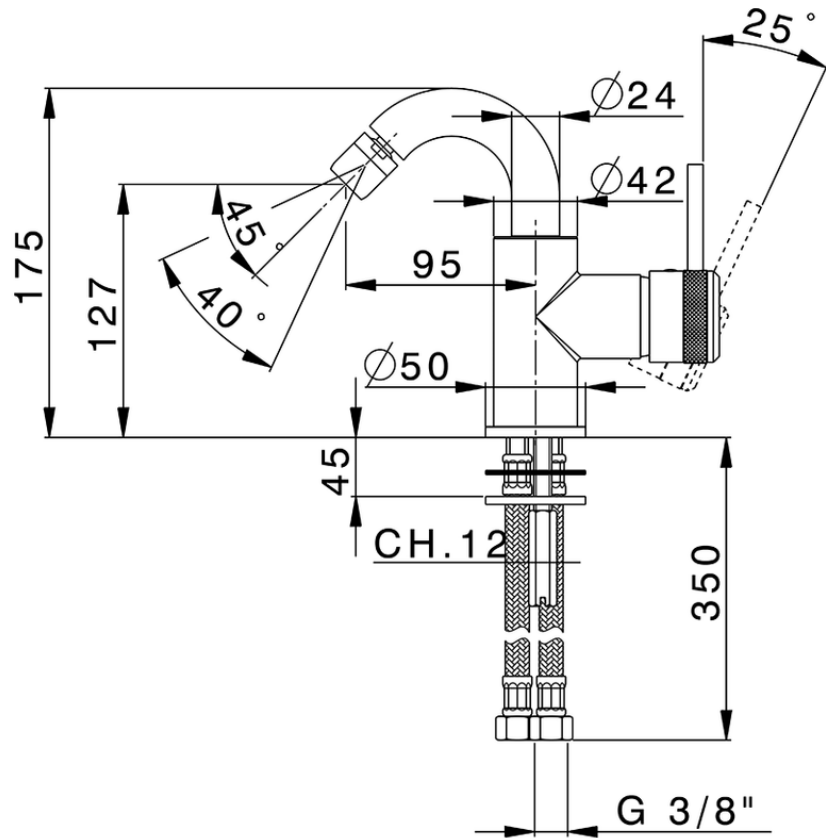

Miscelatore monocomando bidet EnergySave CHRONOS\_CR002565

CR002565

<https://www.huberitalia.com/miscelatore-monocomando-bidet-energysave-chronos-cr002565>

2026-05-13