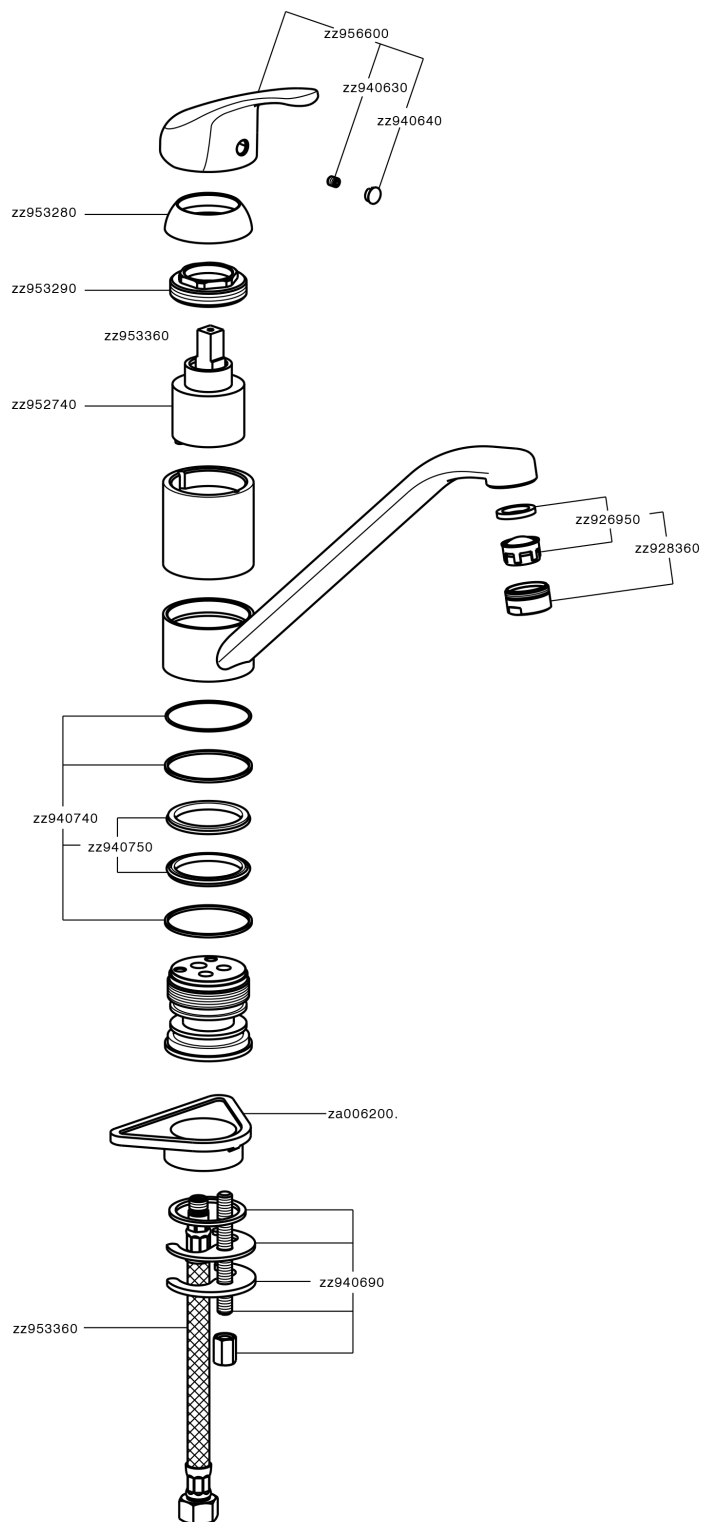

## Miscelatore monocomando lavello KITCHEN\_BC000580

BC000580

<https://www.huberitalia.com/miscelatore-monocomando-lavello-kitchen-bc000580>

2026-04-24