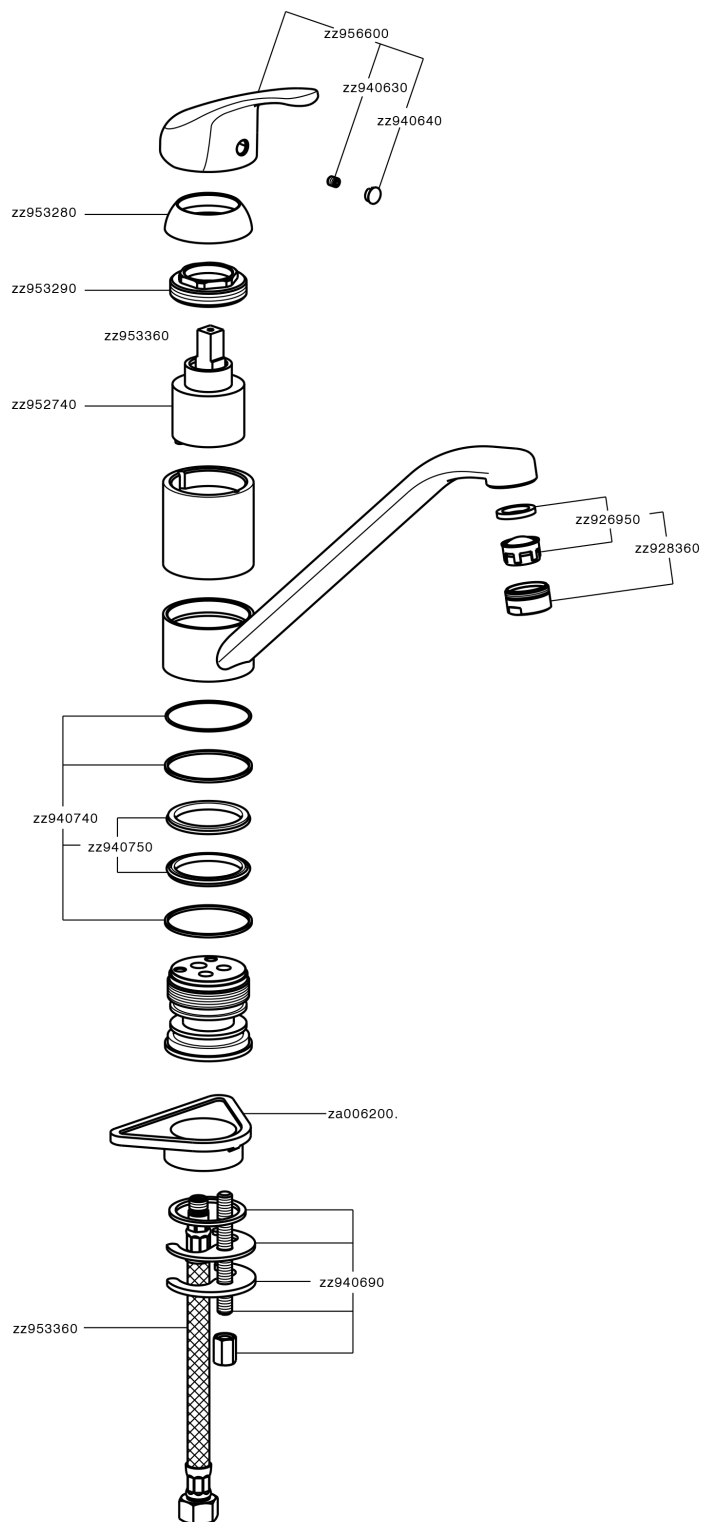

## Miscelatore monocomando lavello KITCHEN\_BC000580

BC000580

<https://www.huberitalia.com/miscelatore-monocomando-lavello-kitchen-bc000580>

2026-06-16