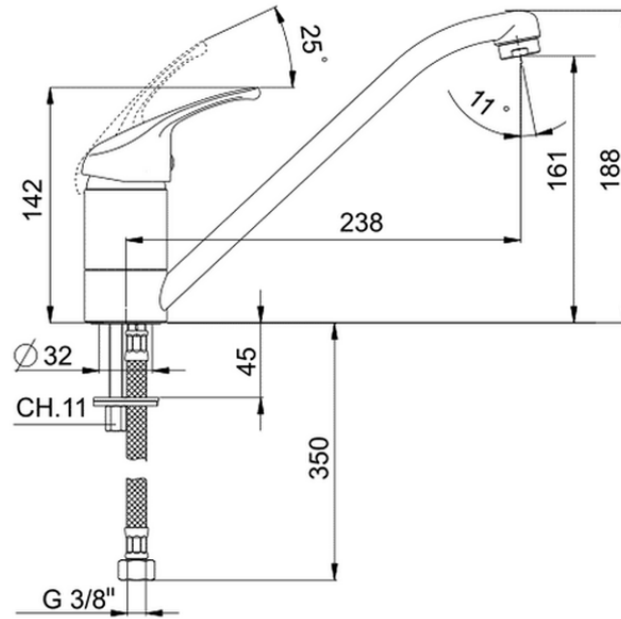

Miscelatore monocomando lavello KITCHEN_BC000580

BC000580

<https://www.huberitalia.com/miscelatore-monocomando-lavello-kitchen-bc000580>

2026-06-16