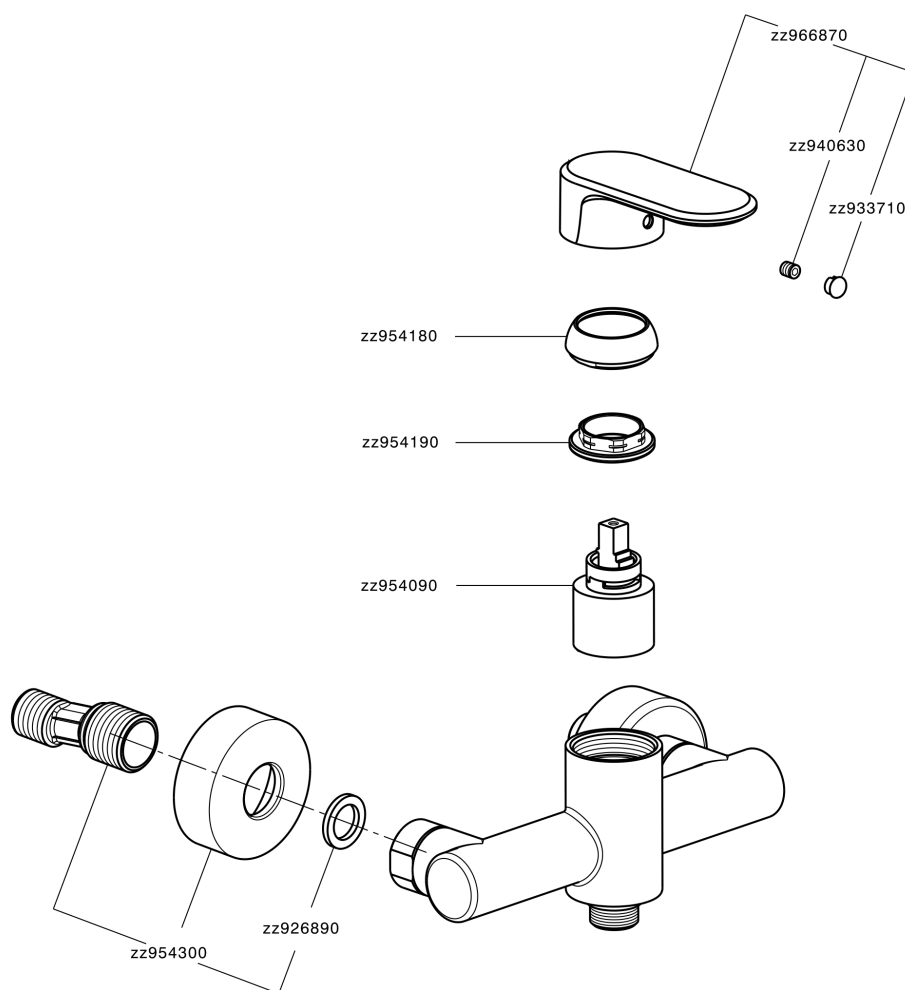

## Miscelatore monocomando doccia LEVITY\_LY000440

LY000440

<https://www.huberitalia.com/miscelatore-monocomando-doccia-levity-ly000440>

2026-05-15