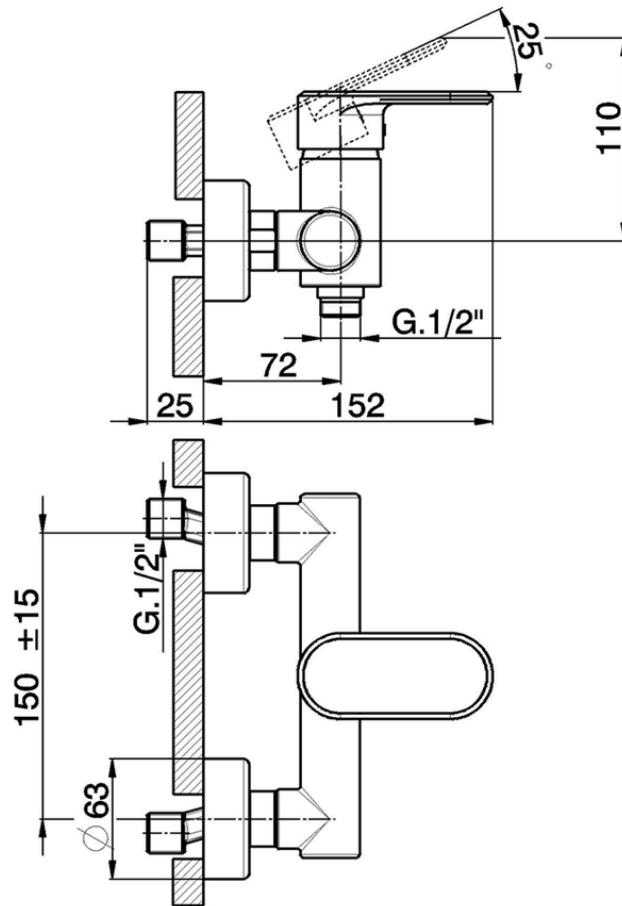

Miscelatore monocomando doccia LEVITY\_LY000440

LY000440

<https://www.huberitalia.com/miscelatore-monocomando-doccia-levity-ly000440>

2026-05-15