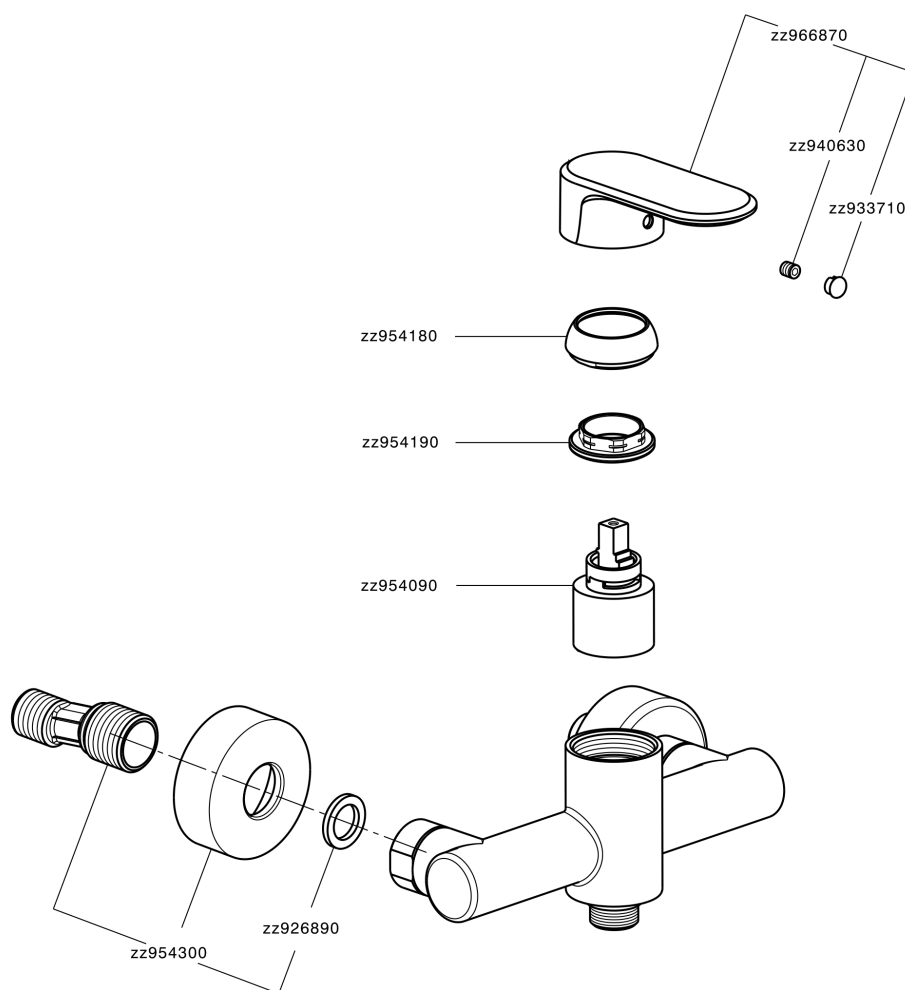

Miscelatore monocomando doccia LEVITY_LY000440

LY000440

<https://www.huberitalia.com/miscelatore-monocomando-doccia-levity-ly000440>

2026-05-15