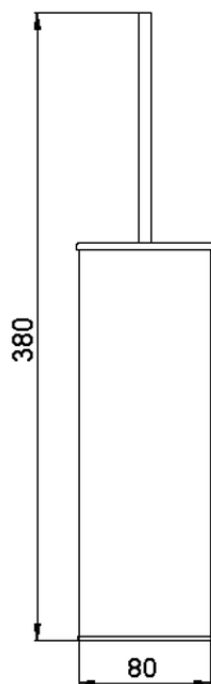

Porta scopino ACCESSORI BAGNO_SQ090650

SQ090650

<https://www.huberitalia.com/porta-scopino-accessori-bagno-sq090650>

2026-04-16