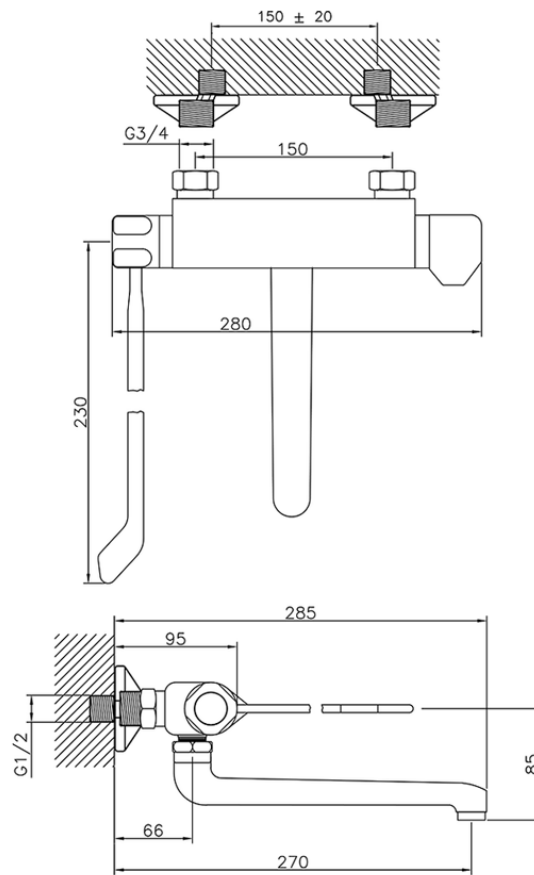

Miscelatore termostatico lavello a parete THERMO_CLT70020

CLT70020

<https://www.huberitalia.com/miscelatore-termostatico-lavello-a-parete-thermo-clt70020>

2026-04-29