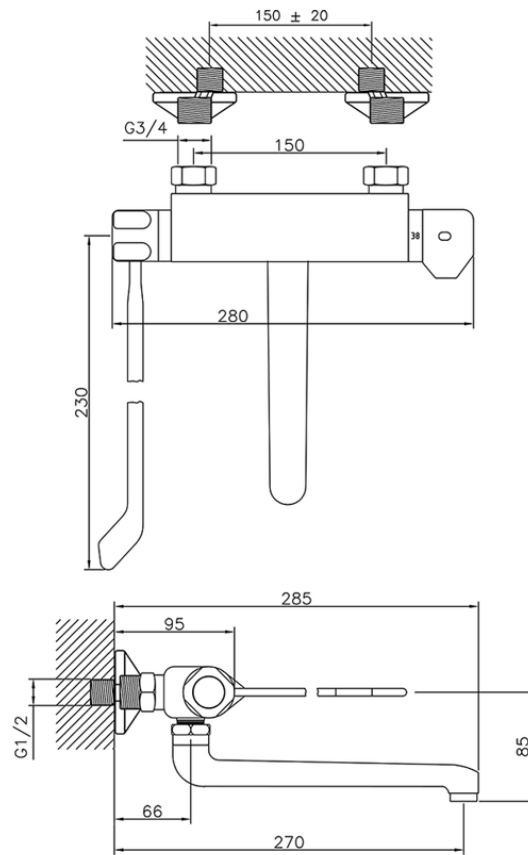

## Miscelatore termostatico lavello a parete KITCHEN\_CLT70030

CLT70030

<https://www.huberitalia.com/miscelatore-termostatico-lavello-a-parete-kitchen-clt70030>

2026-06-17