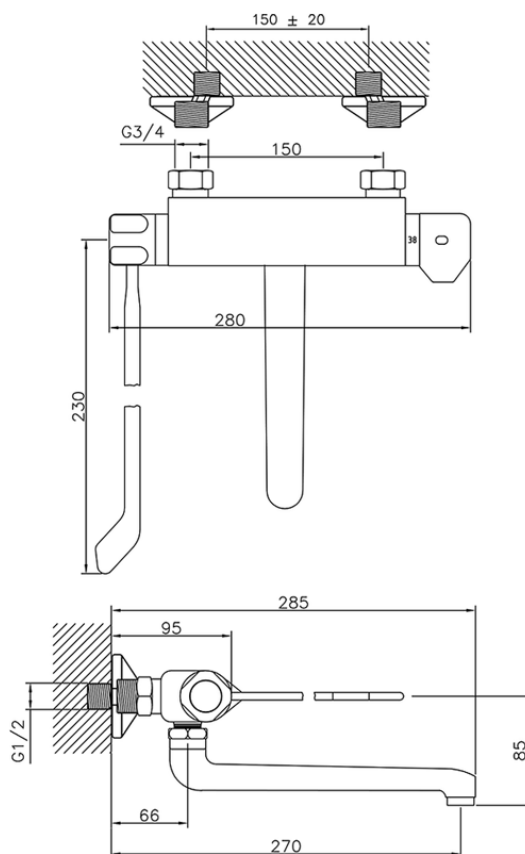

Miscelatore termostatico lavello a parete KITCHEN_CLT70030

CLT70030

<https://www.huberitalia.com/miscelatore-termostatico-lavello-a-parete-kitchen-clt70030>

2026-04-30