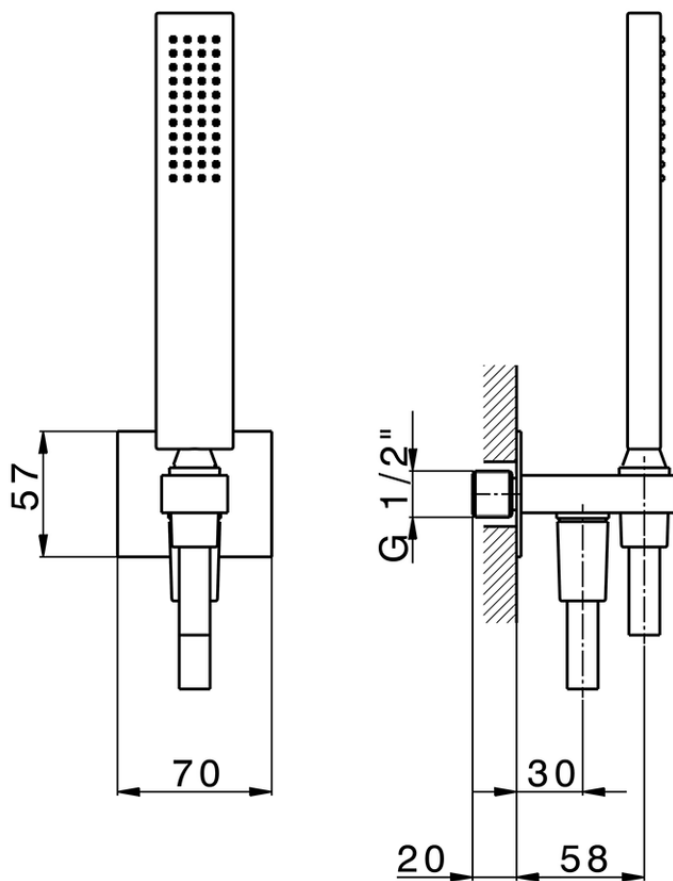

## Completo doccia con presa acqua SHOWER\_SS018860

SS018860

<https://www.huberitalia.com/completo-doccia-con-presa-acqua-shower-ss018860>

2026-06-09