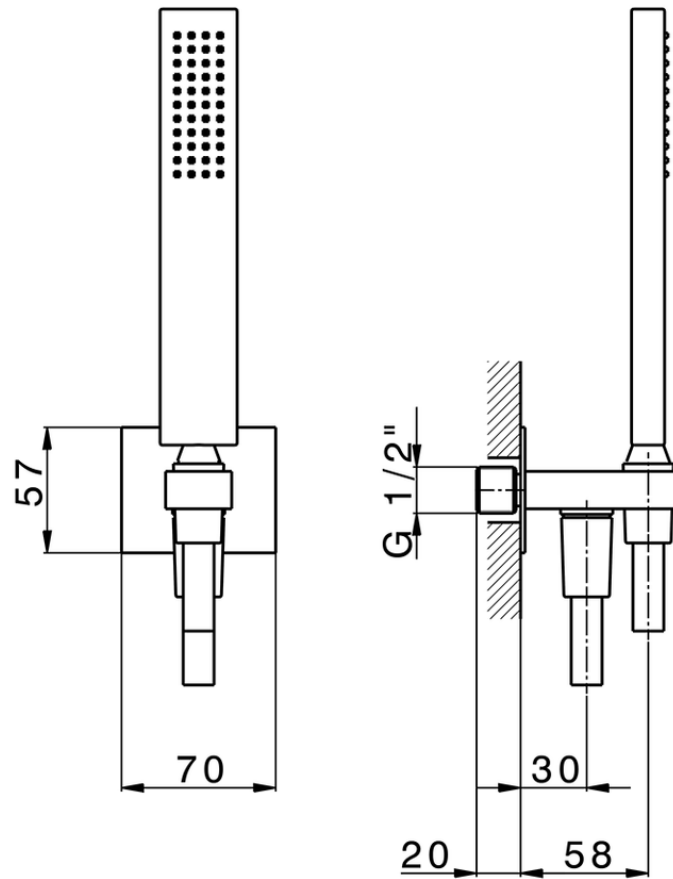

Completo doccia con presa acqua SHOWER_SS018860

SS018860

<https://www.huberitalia.com/completo-doccia-con-presa-acqua-shower-ss018860>

2026-06-03