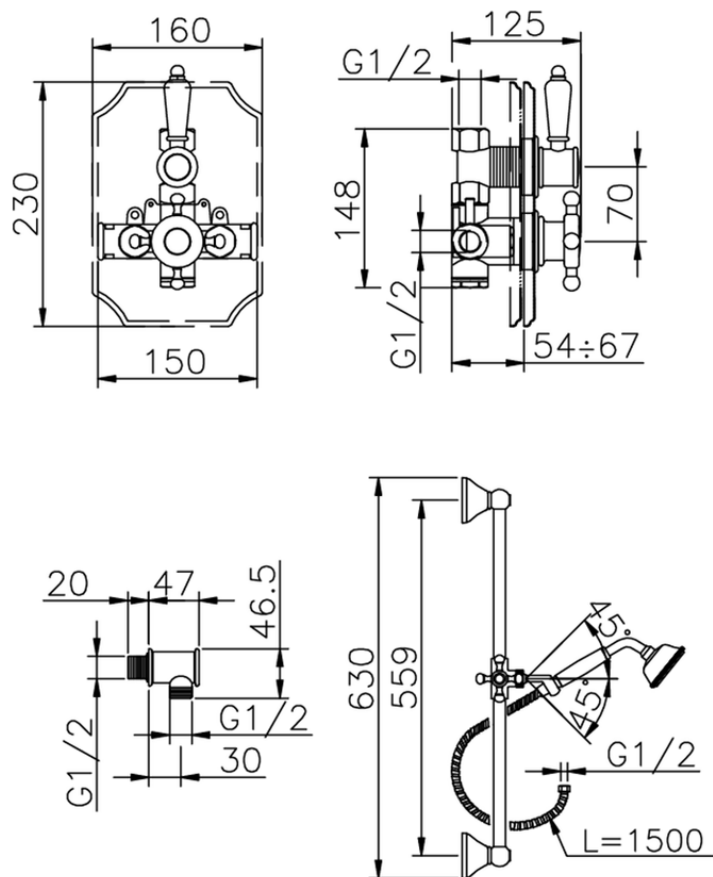

Completo miscelatore termostatico doccia incasso VICTORIAN_910.VT01H.

910.VT01H. <https://www.huberitalia.com/completo-miscelatore-termostatico-doccia-incasso-victorian-910-vt01h>

2026-04-02