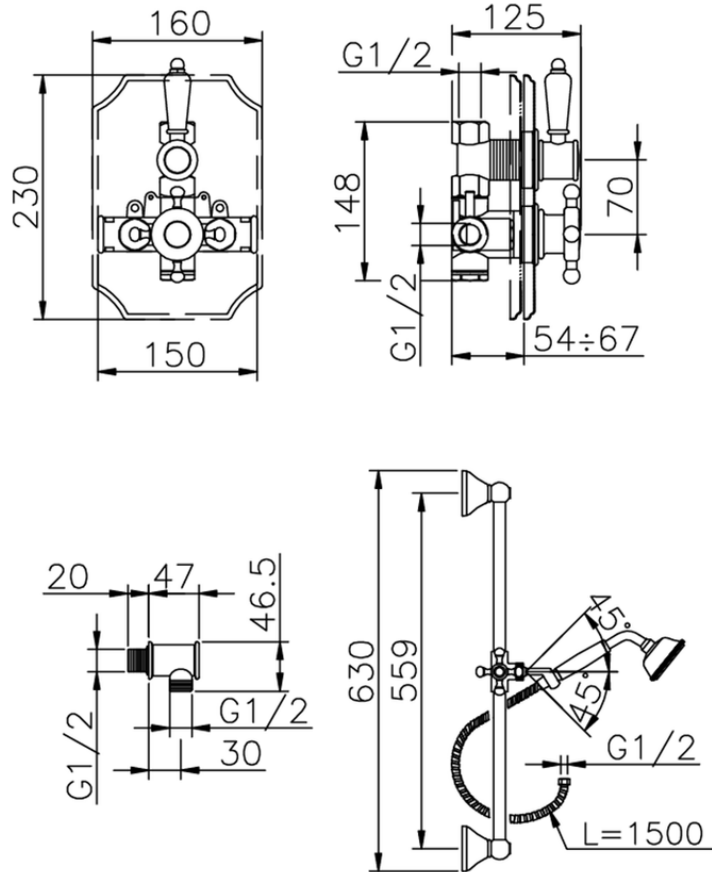

Completo miscelatore termostatico doccia incasso VICTORIAN_910.VT01H.

910.VT01H. <https://www.huberitalia.com/completo-miscelatore-termostatico-doccia-incasso-victorian-910-vt01h>

2026-05-27