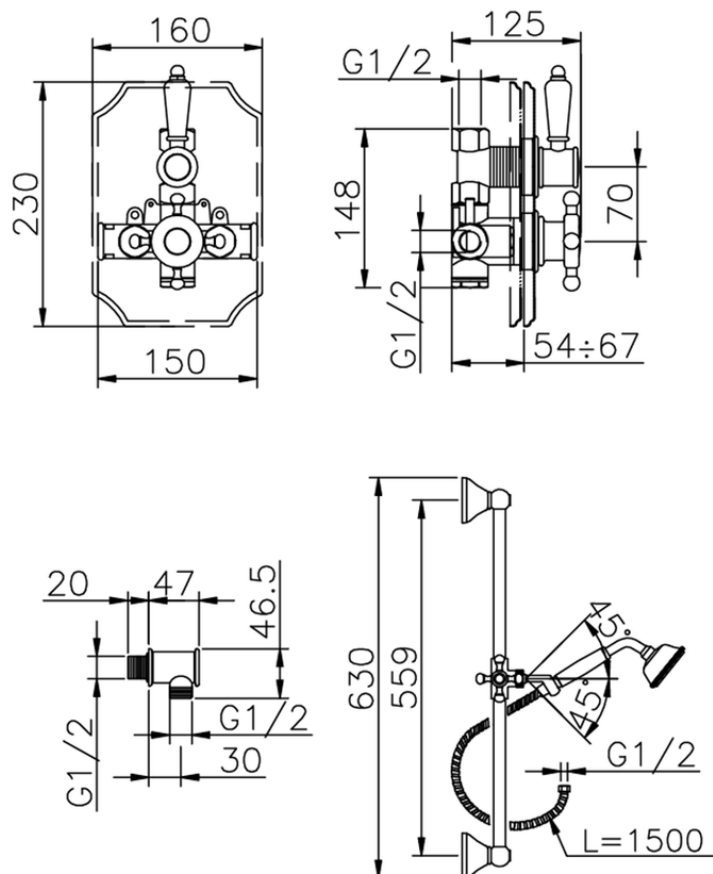

Completo miscelatore termostatico doccia incasso VICTORIAN_910.VT01H.

910.VT01H. <https://www.huberitalia.com/completo-miscelatore-termostatico-doccia-incasso-victorian-910-vt01h>

2026-04-02