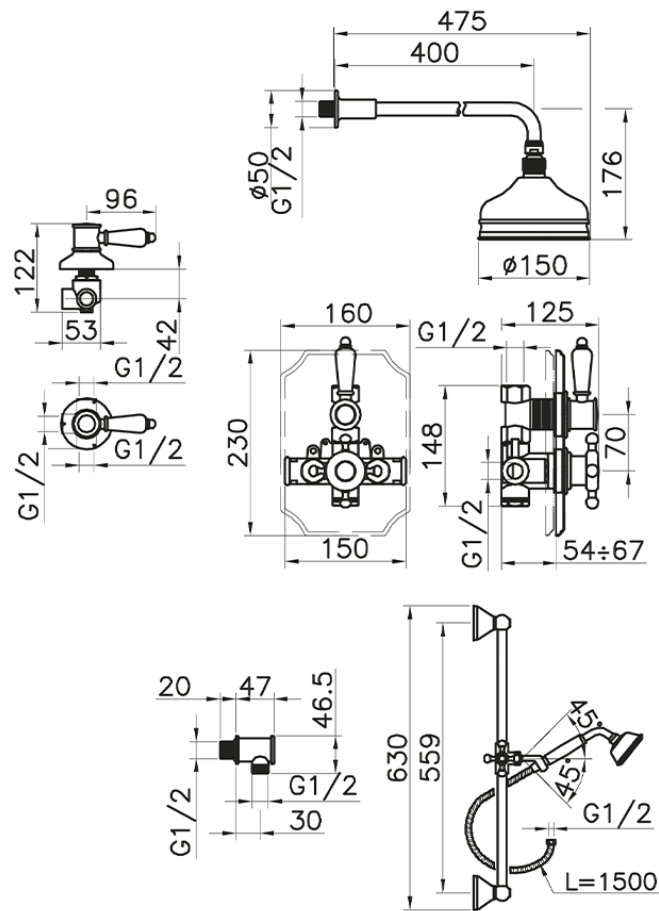

Completo miscelatore termostatico doccia incasso VICTORIAN_912.VT01H.

912.VT01H. <https://www.huberitalia.com/completo-miscelatore-termostatico-doccia-incasso-victorian-912-vt01h>

2026-05-27