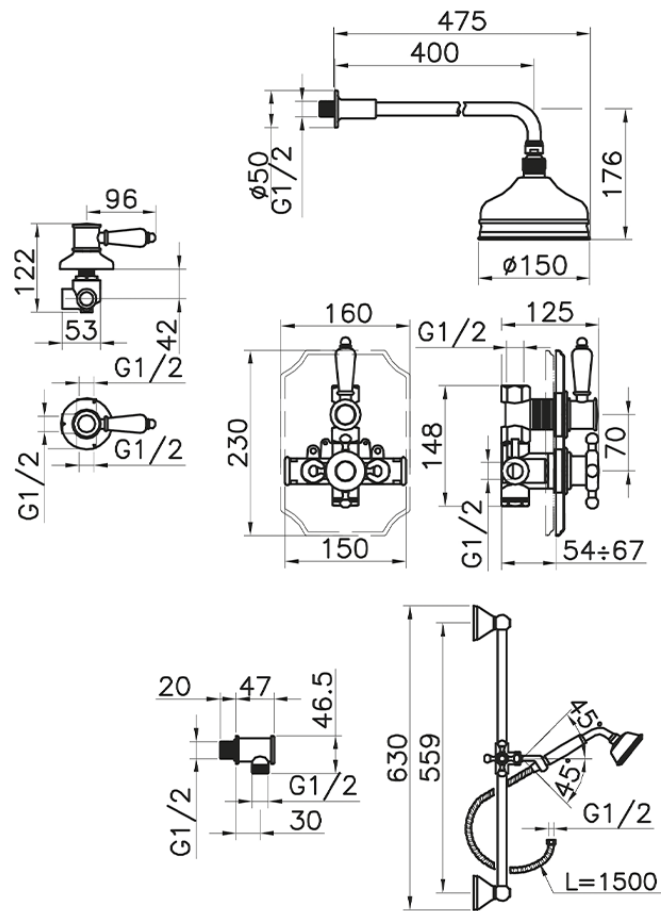

## Completo miscelatore termostatico doccia incasso VICTORIAN\_912.VT01H.

912.VT01H. <https://www.huberitalia.com/completo-miscelatore-termostatico-doccia-incasso-victorian-912-vt01h>

2026-04-12