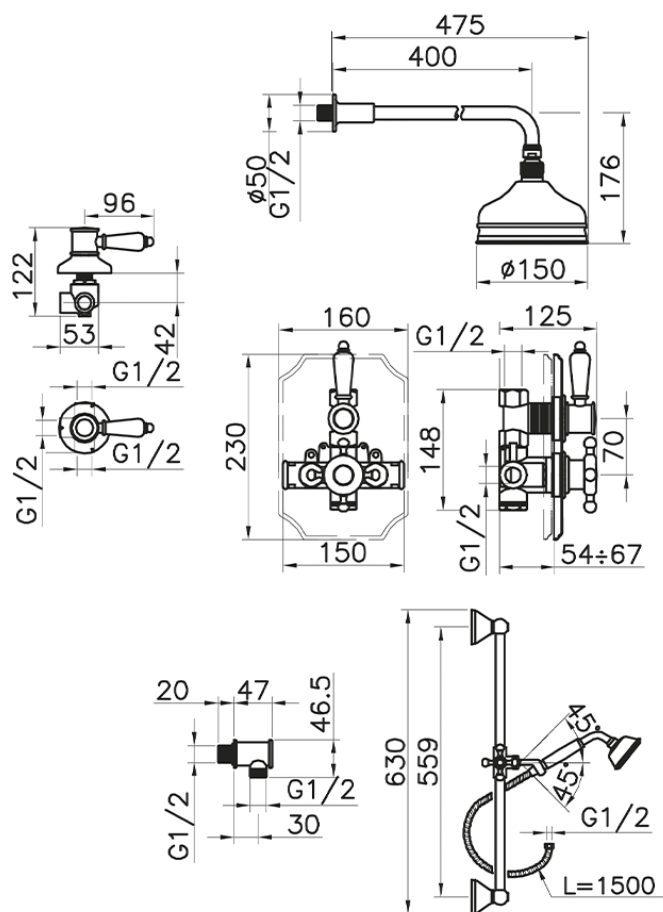

## Completo miscelatore termostatico doccia incasso VICTORIAN\_912.VT01H.

912.VT01H. <https://www.huberitalia.com/completo-miscelatore-termostatico-doccia-incasso-victorian-912-vt01h>

2026-05-27