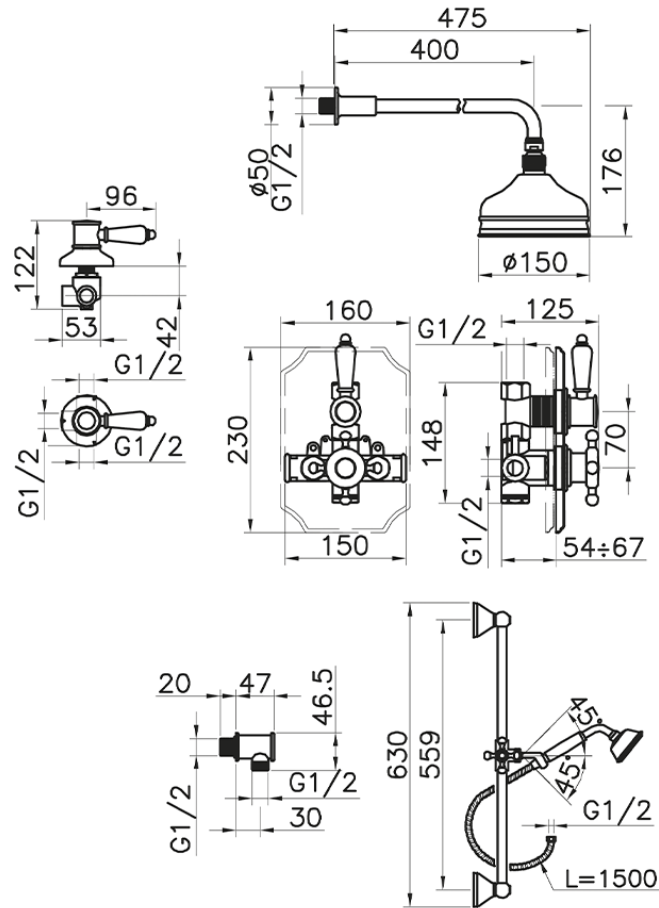

Completo miscelatore termostatico doccia incasso VICTORIAN_912.VT01H.

912.VT01H. <https://www.huberitalia.com/completo-miscelatore-termostatico-doccia-incasso-victorian-912-vt01h>

2026-04-12