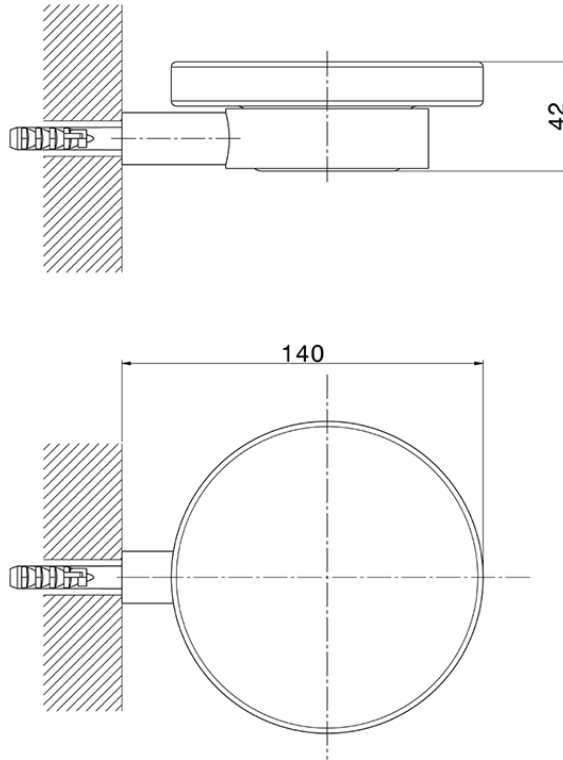

Porta sapone_ACCESSORI BAGNO_SI090602

SI090602

<https://www.huberitalia.com/porta-sapone-accessori-bagno-si090602>

2026-06-14