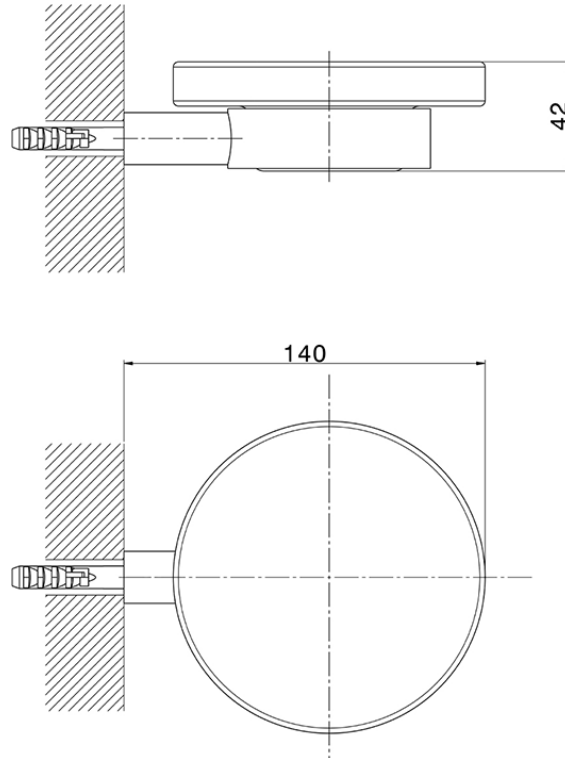

Porta sapone_ACCESSORI BAGNO_SI090602

SI090602

<https://www.huberitalia.com/porta-sapone-accessori-bagno-si090602>

2026-06-14