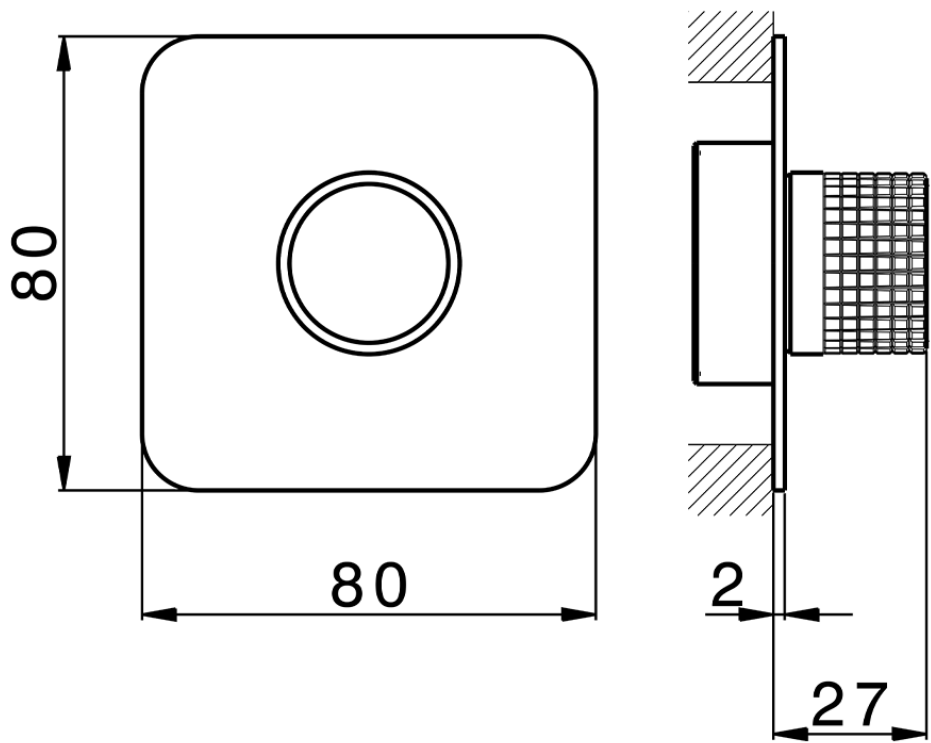

Parte esterna per singolo Push&Shower PUSH&SHOWER_PS0G6220

PS0G6220

<https://www.huberitalia.com/parte-esterna-per-singolo-pushshower-pushshower-ps0g6220>

2026-05-13