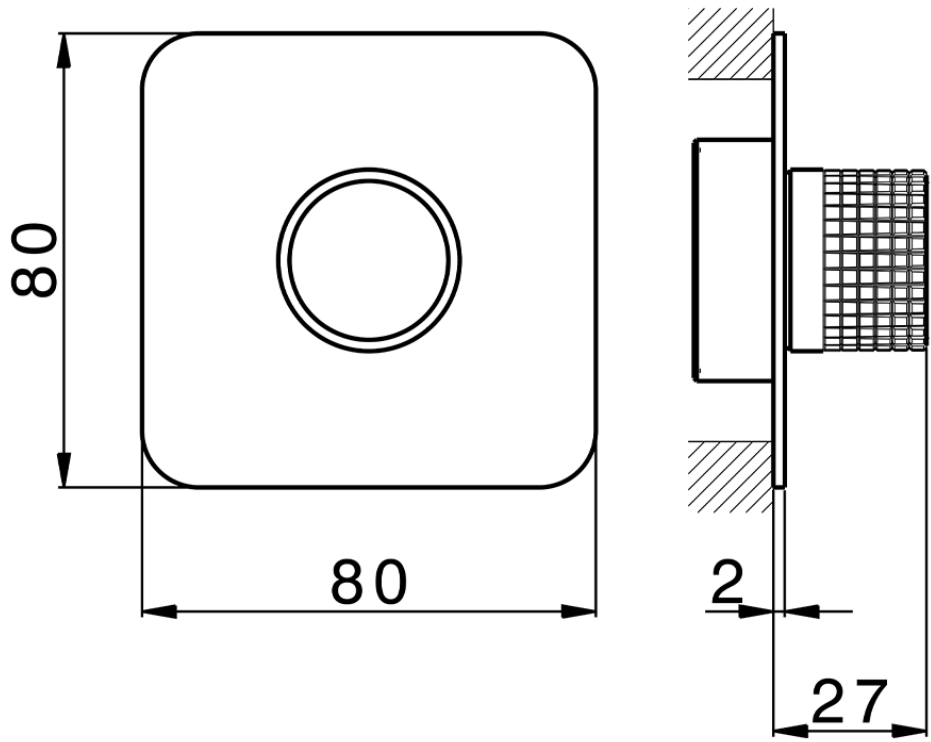

Parte esterna per singolo Push&Shower PUSH&SHOWER_PS0G6220

PS0G6220

<https://www.huberitalia.com/parte-esterna-per-singolo-pushshower-pushshower-ps0g6220>

2026-07-03