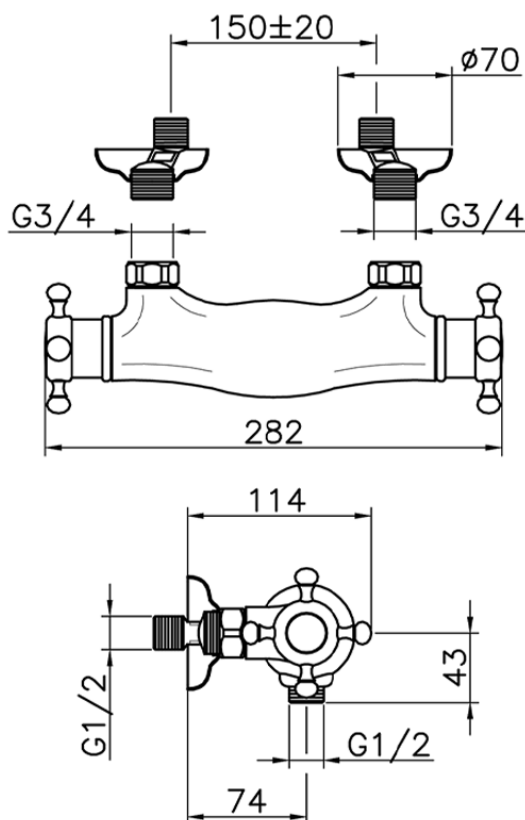

Miscelatore termostatico doccia VICTORIAN_VTT01010

VTT01010

<https://www.huberitalia.com/miscelatore-termostatico-doccia-victorian-vtt01010>

2026-05-01