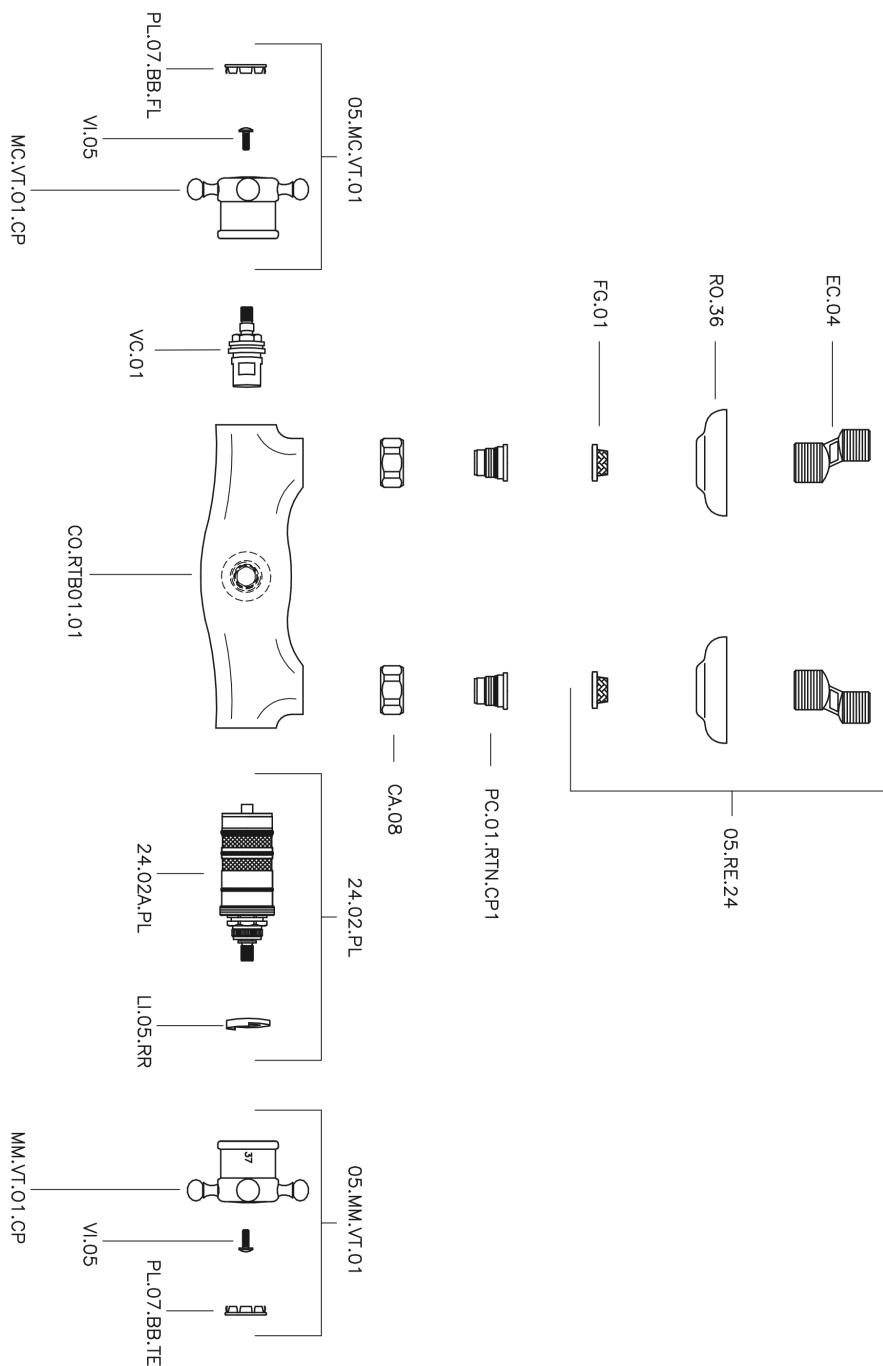

Miscelatore termostatico doccia VICTORIAN_VTT01010

VTT01010

<https://www.huberitalia.com/miscelatore-termostatico-doccia-victorian-vtt01010>

2026-06-20