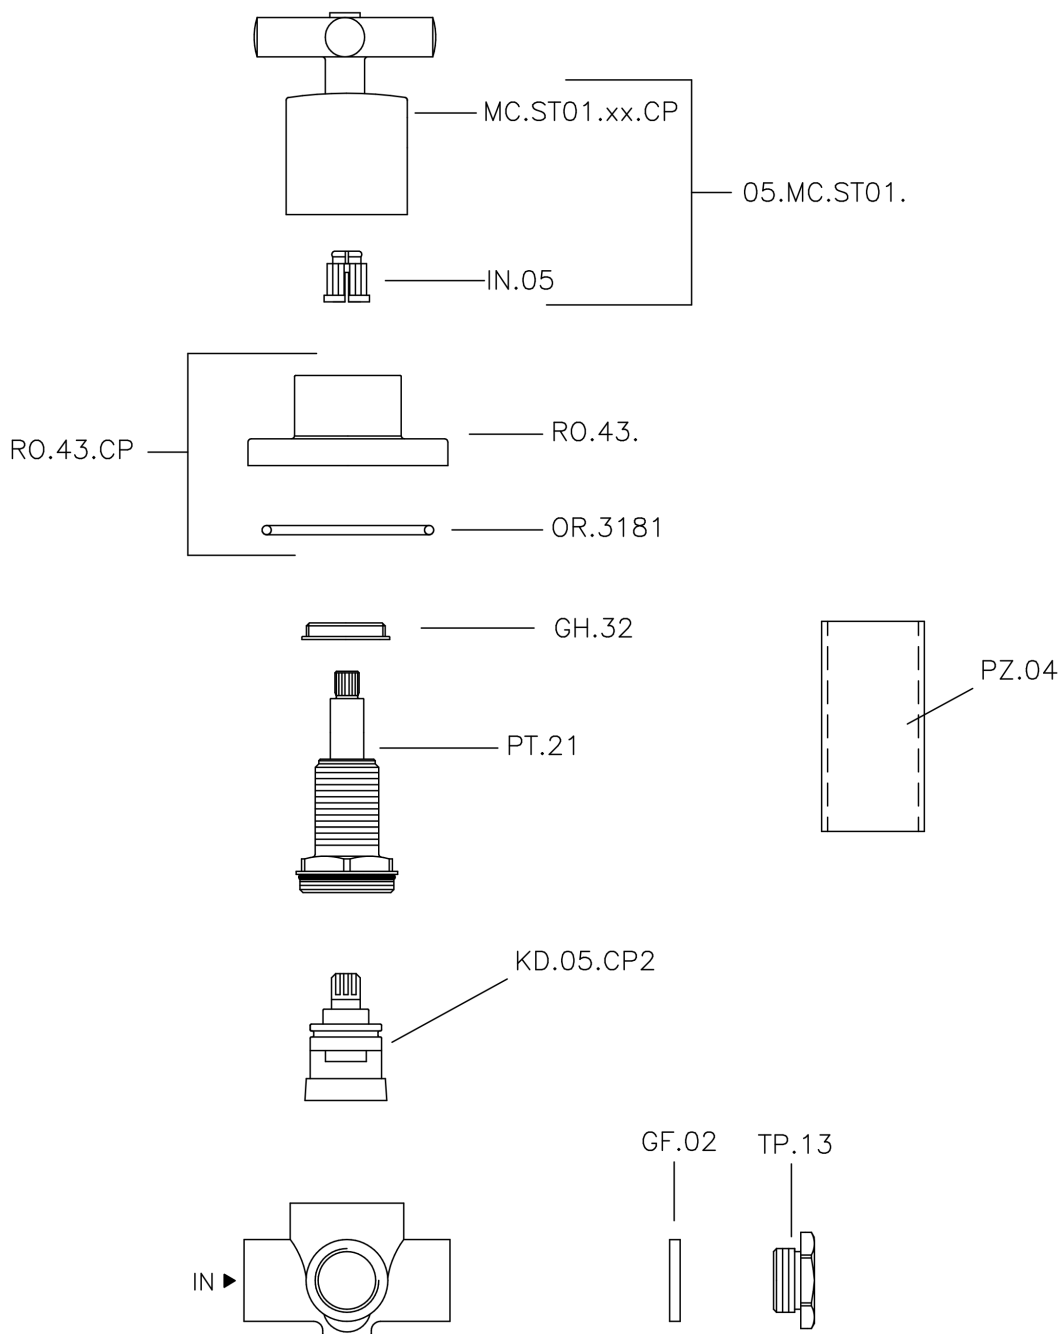

Deviatore incasso 2 uscite SUITE_653.ST01H.

653.ST01H.

<https://www.huberitalia.com/deviatore-incasso-2-uscite-suite-653-st01h>

2026-04-25