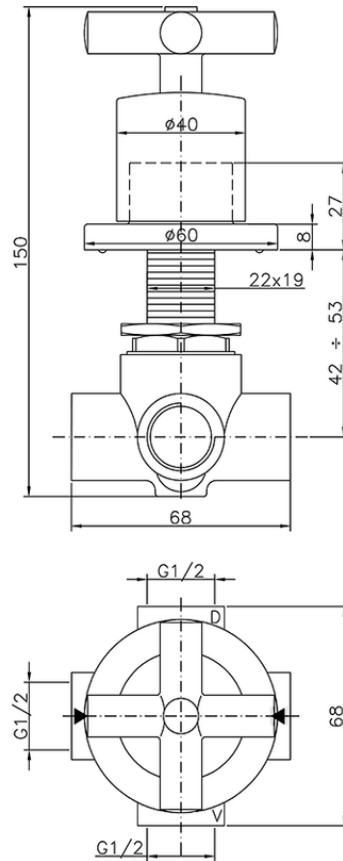

Deviatore incasso 2 uscite SUITE_653.ST01H.

653.ST01H.

<https://www.huberitalia.com/deviatore-incasso-2-uscite-suite-653-st01h>

2026-06-09