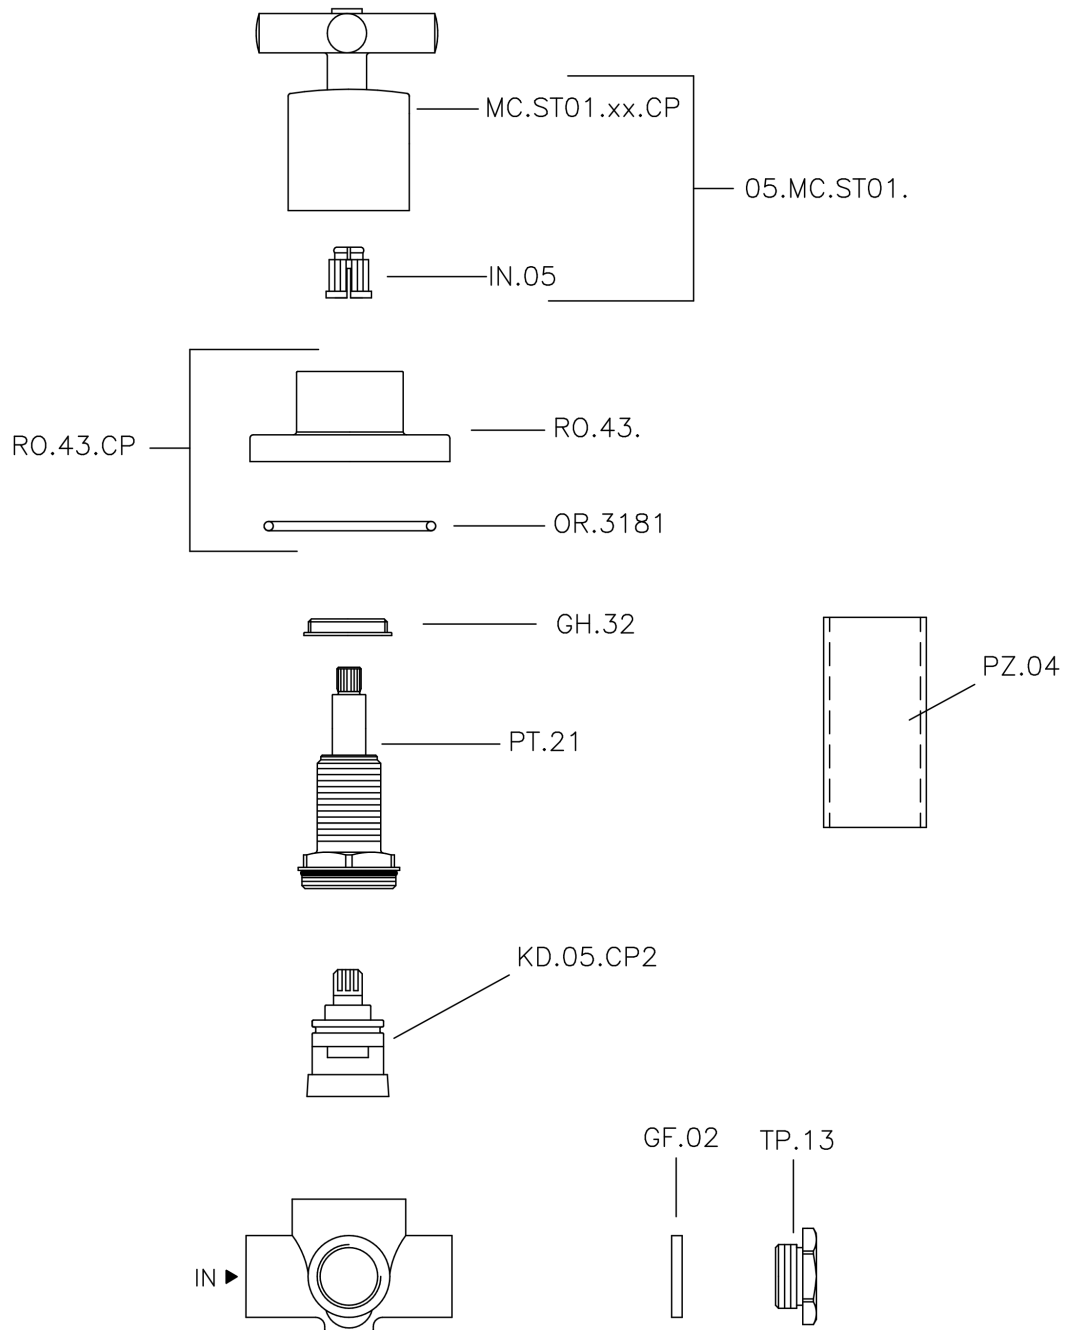

Deviatore incasso 2 uscite SUITE_653.ST01H.

653.ST01H.

<https://www.huberitalia.com/deviatore-incasso-2-uscite-suite-653-st01h>

2026-06-09