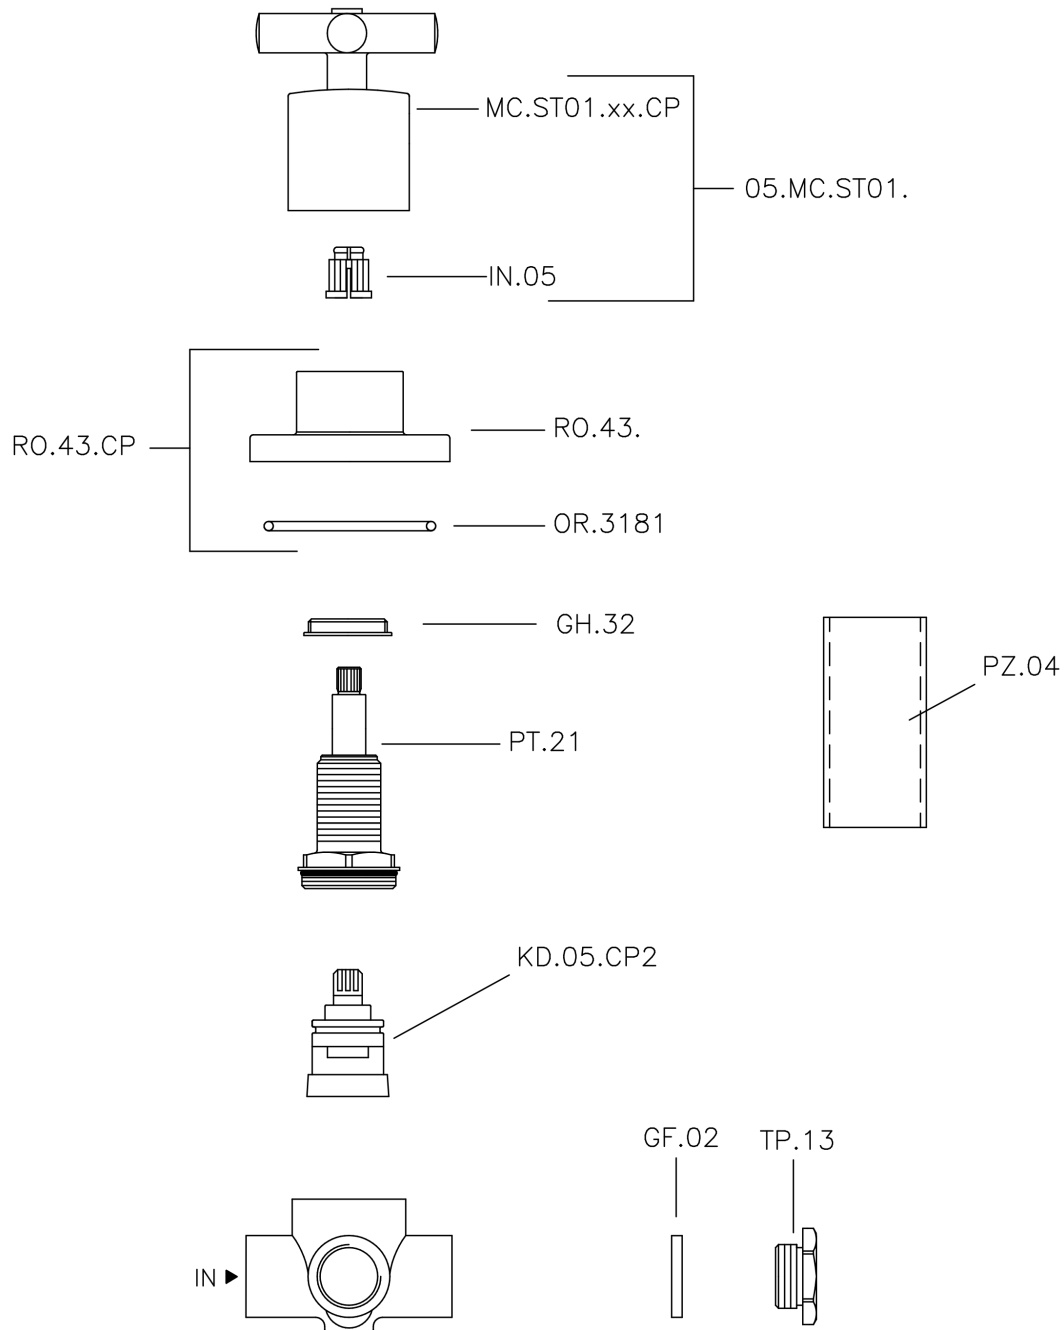

Deviatore incasso 2 uscite SUITE_653.ST01H.

653.ST01H.

<https://www.huberitalia.com/deviatore-incasso-2-uscite-suite-653-st01h>

2026-06-09